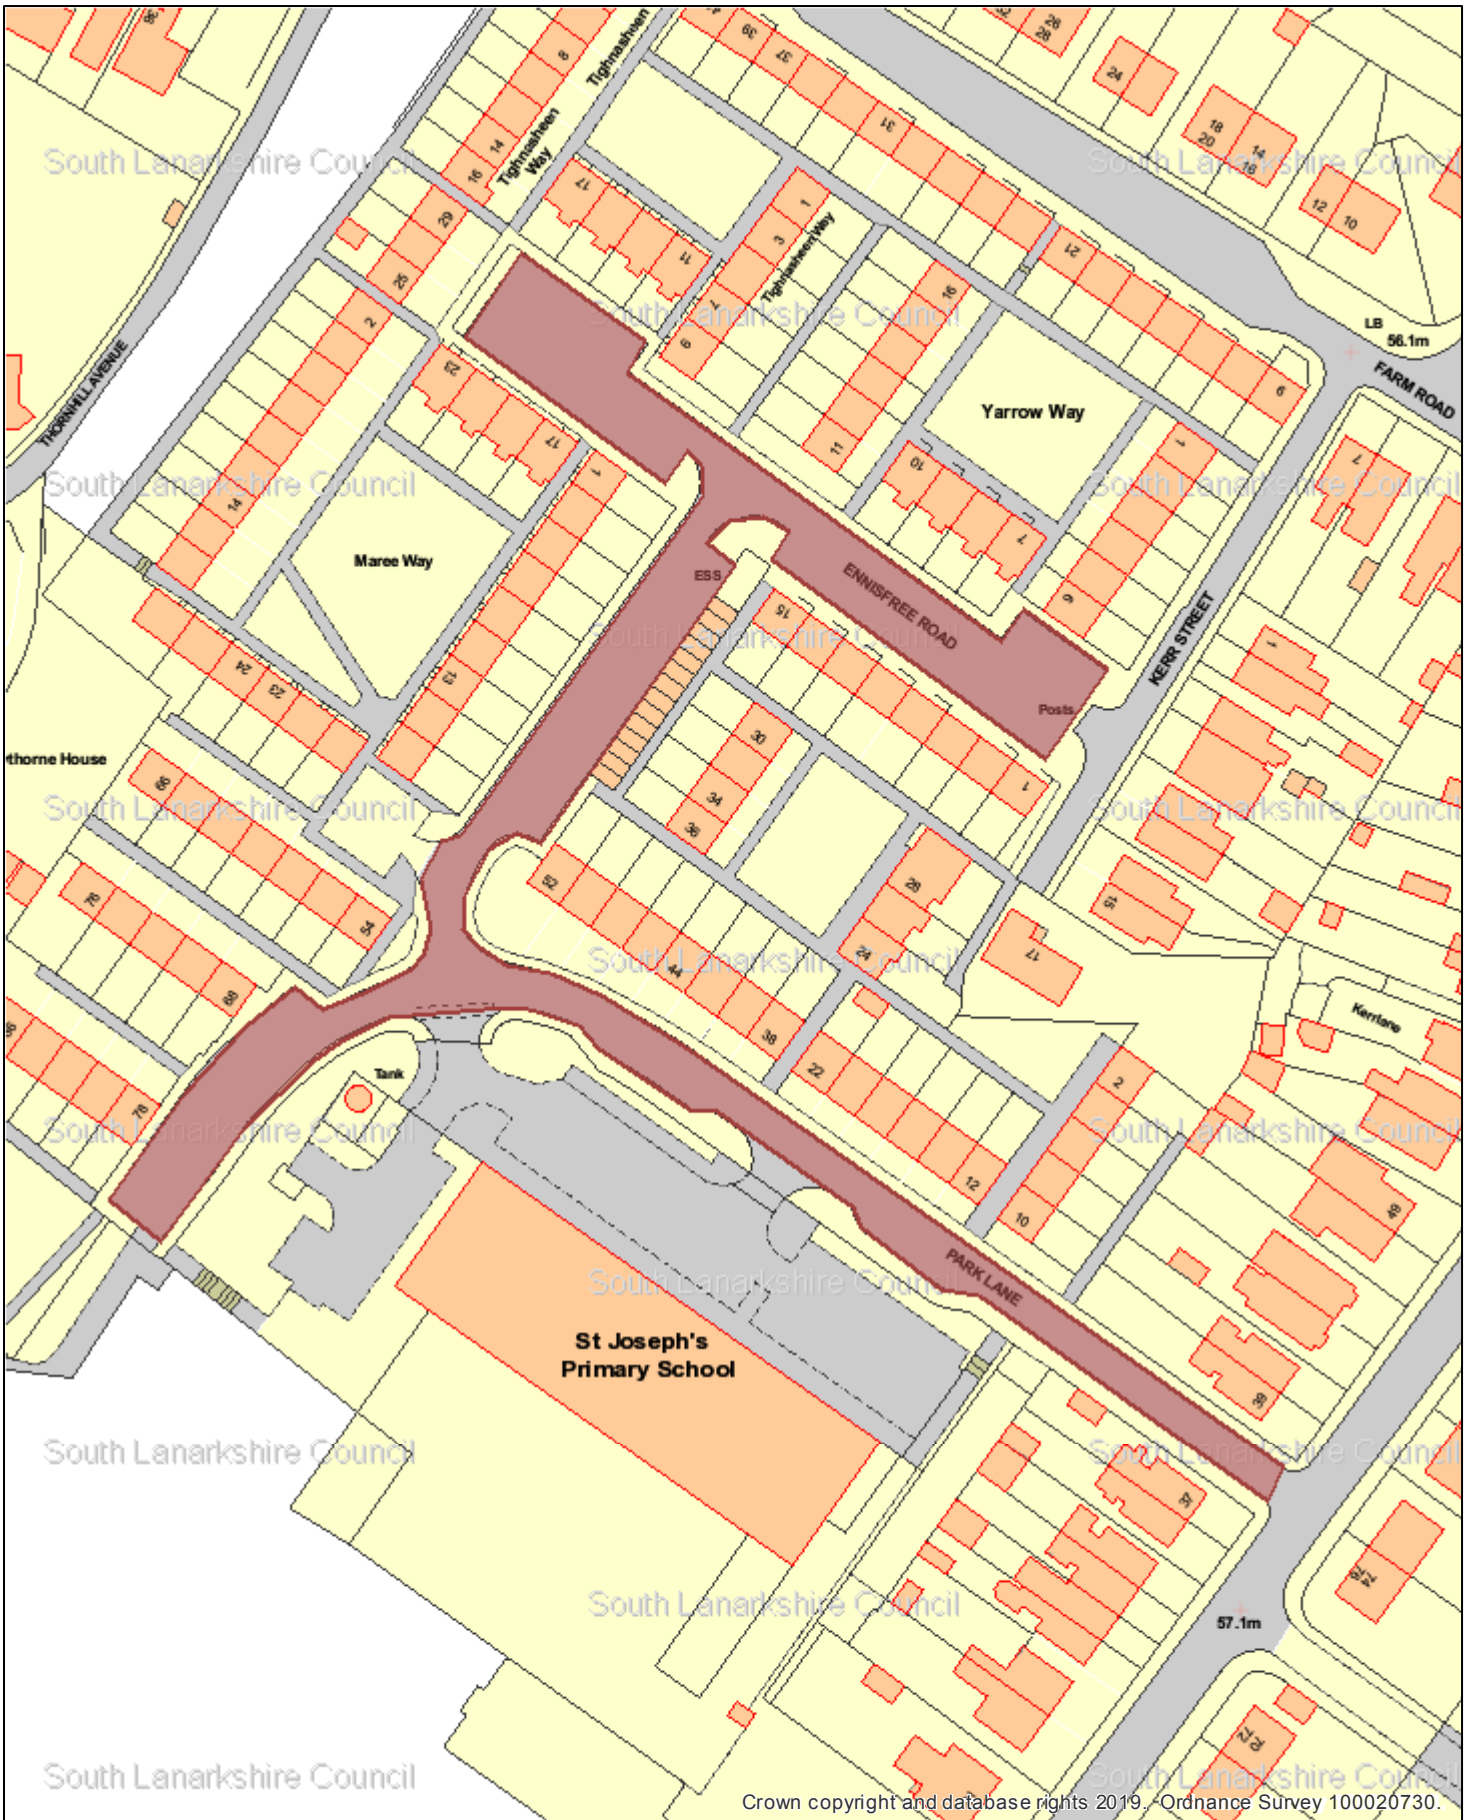

## Car free school zones – maps of trial schemes

- Glenlui Avenue, Rutherglen (Burnside Primary School)
- Lochaber Drive (west of Ross Place) and Mar Gardens, Rutherglen (Loch and St Anthony's Primary Schools)
- Park Lane/Ennisfree Road, Blantyre (St Joseph's Primary School)

(c) Crown Copyright and database rights 2019. Ordnance Survey Licence number 100020730.

Title: Glenlui Avenue, Rutherglen

South Lanarkshire Council

Notes: Proposed Car Free Zone  
(08:00 - 09:15 and 14:30 - 15:30)

Scale 1:1,250

21/08/2019 10:01:50

Original Drawing Size: 210 x 297 (A4) (c)

(c) Crown Copyright and database rights 2019. Ordnance Survey Licence number 100020730.

Title: Lochaber Drive, Rutherglen

South Lanarkshire Council

Notes: Proposed Car Free Zone  
(08:00 - 09:00 and 14:30 - 15:30)

Scale 1:2,500

27/08/2019 09:41:26

Original Drawing Size: 210 x 297 (A4) (c)

(c) Crown Copyright and database rights 2019. Ordnance Survey Licence number 100020730.