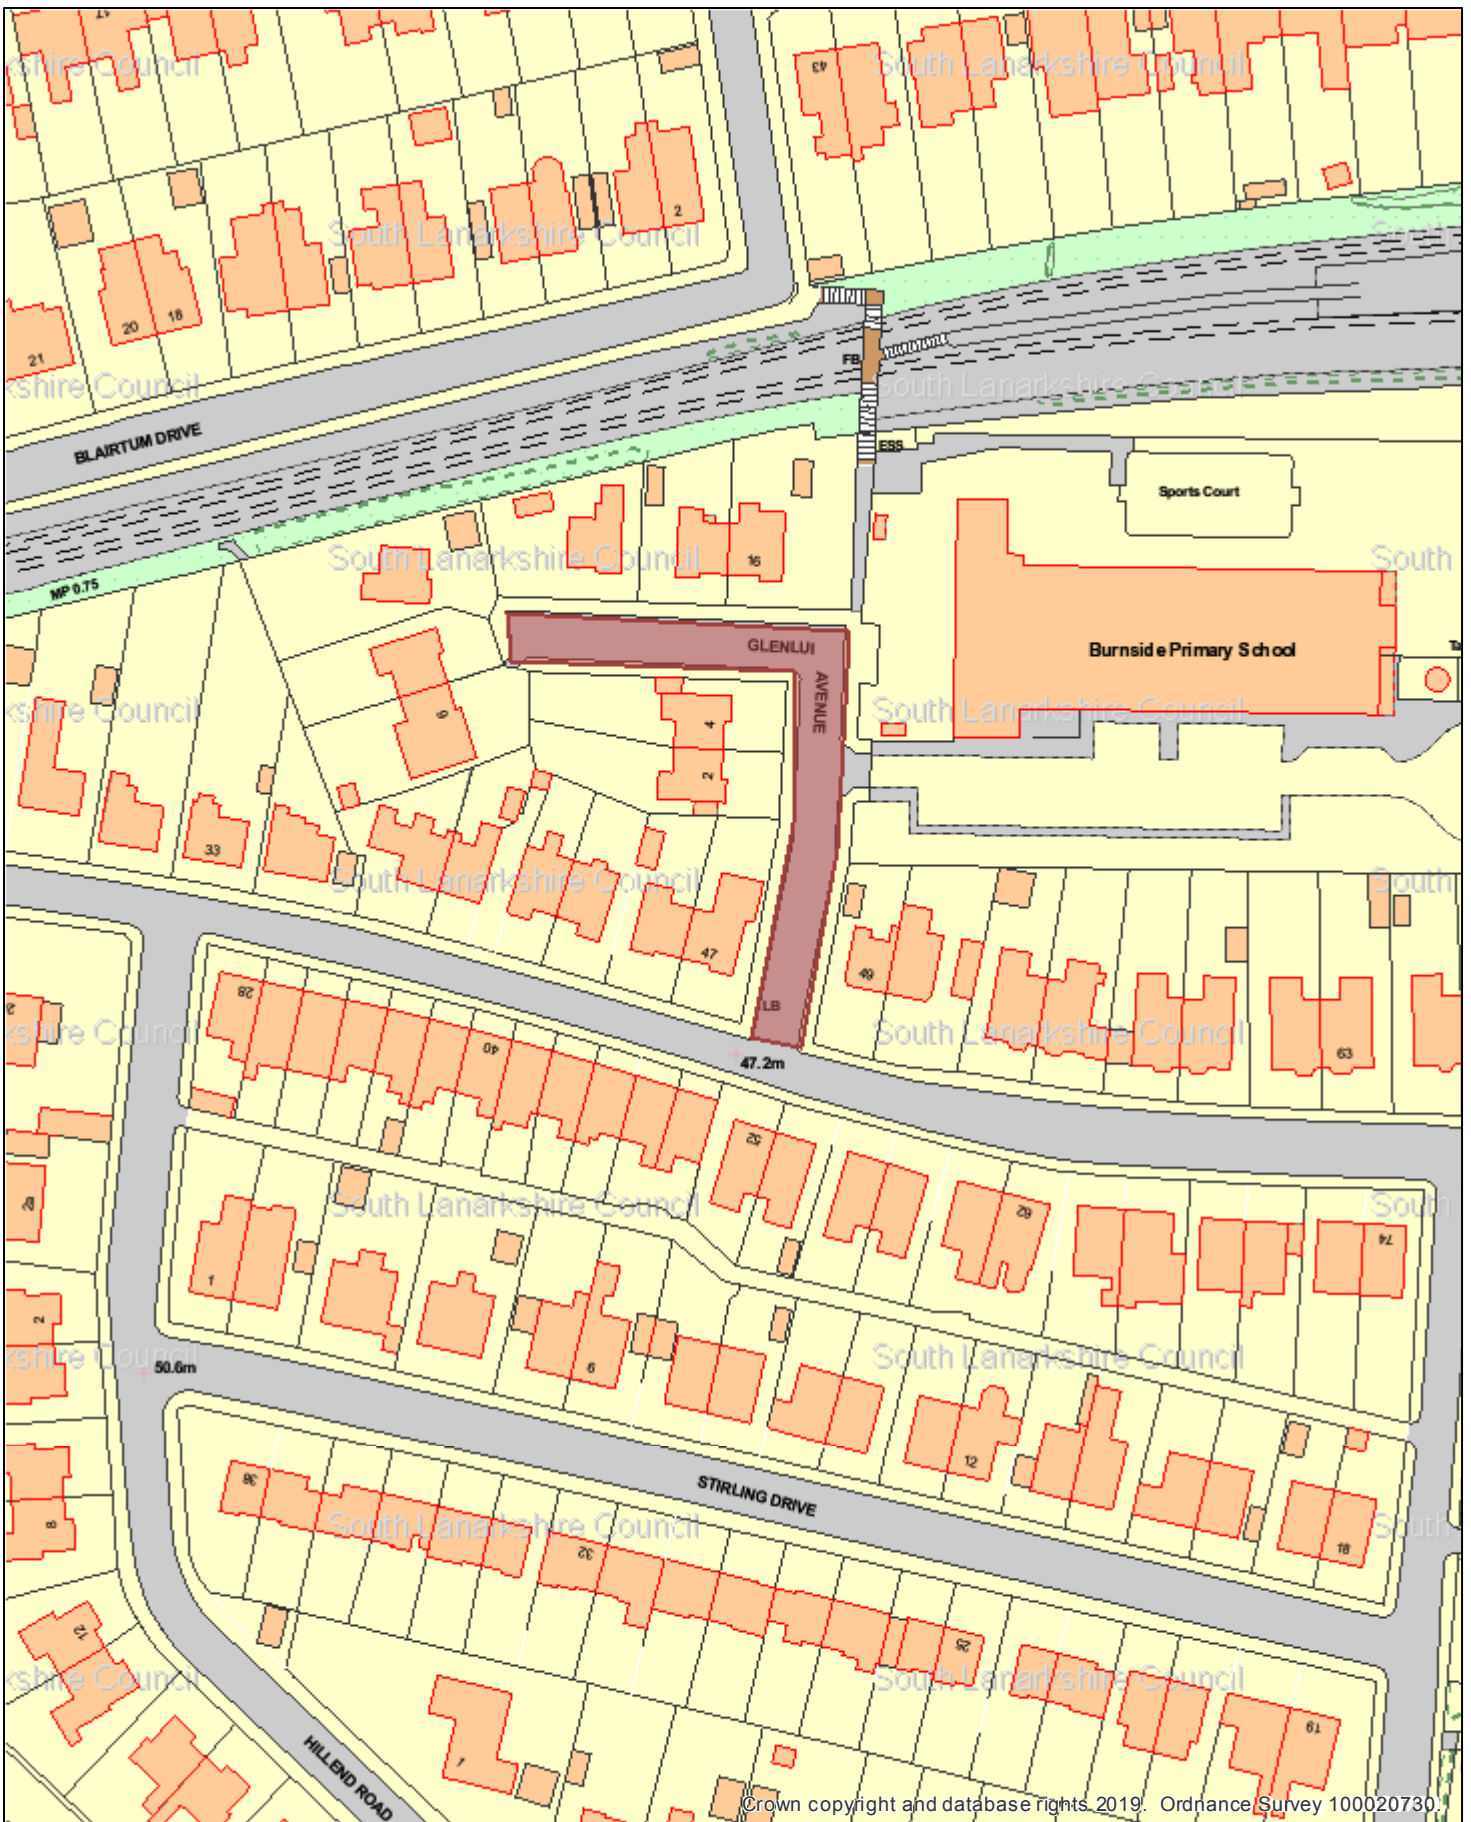

Crown copyright and database rights 2019. Ordnance Survey 100020730.

(c) Crown Copyright and database rights 2019. Ordnance Survey Licence number 100020730.

Title: Glenlui Avenue, Rutherglen

South Lanarkshire Council

Notes: Proposed Car Free Zone
(08:00 - 09:15 and 14:30 - 15:30)

Scale 1:1,250

21/08/2019 10:01:50

Original Drawing Size: 210 x 297 (A4) (c)