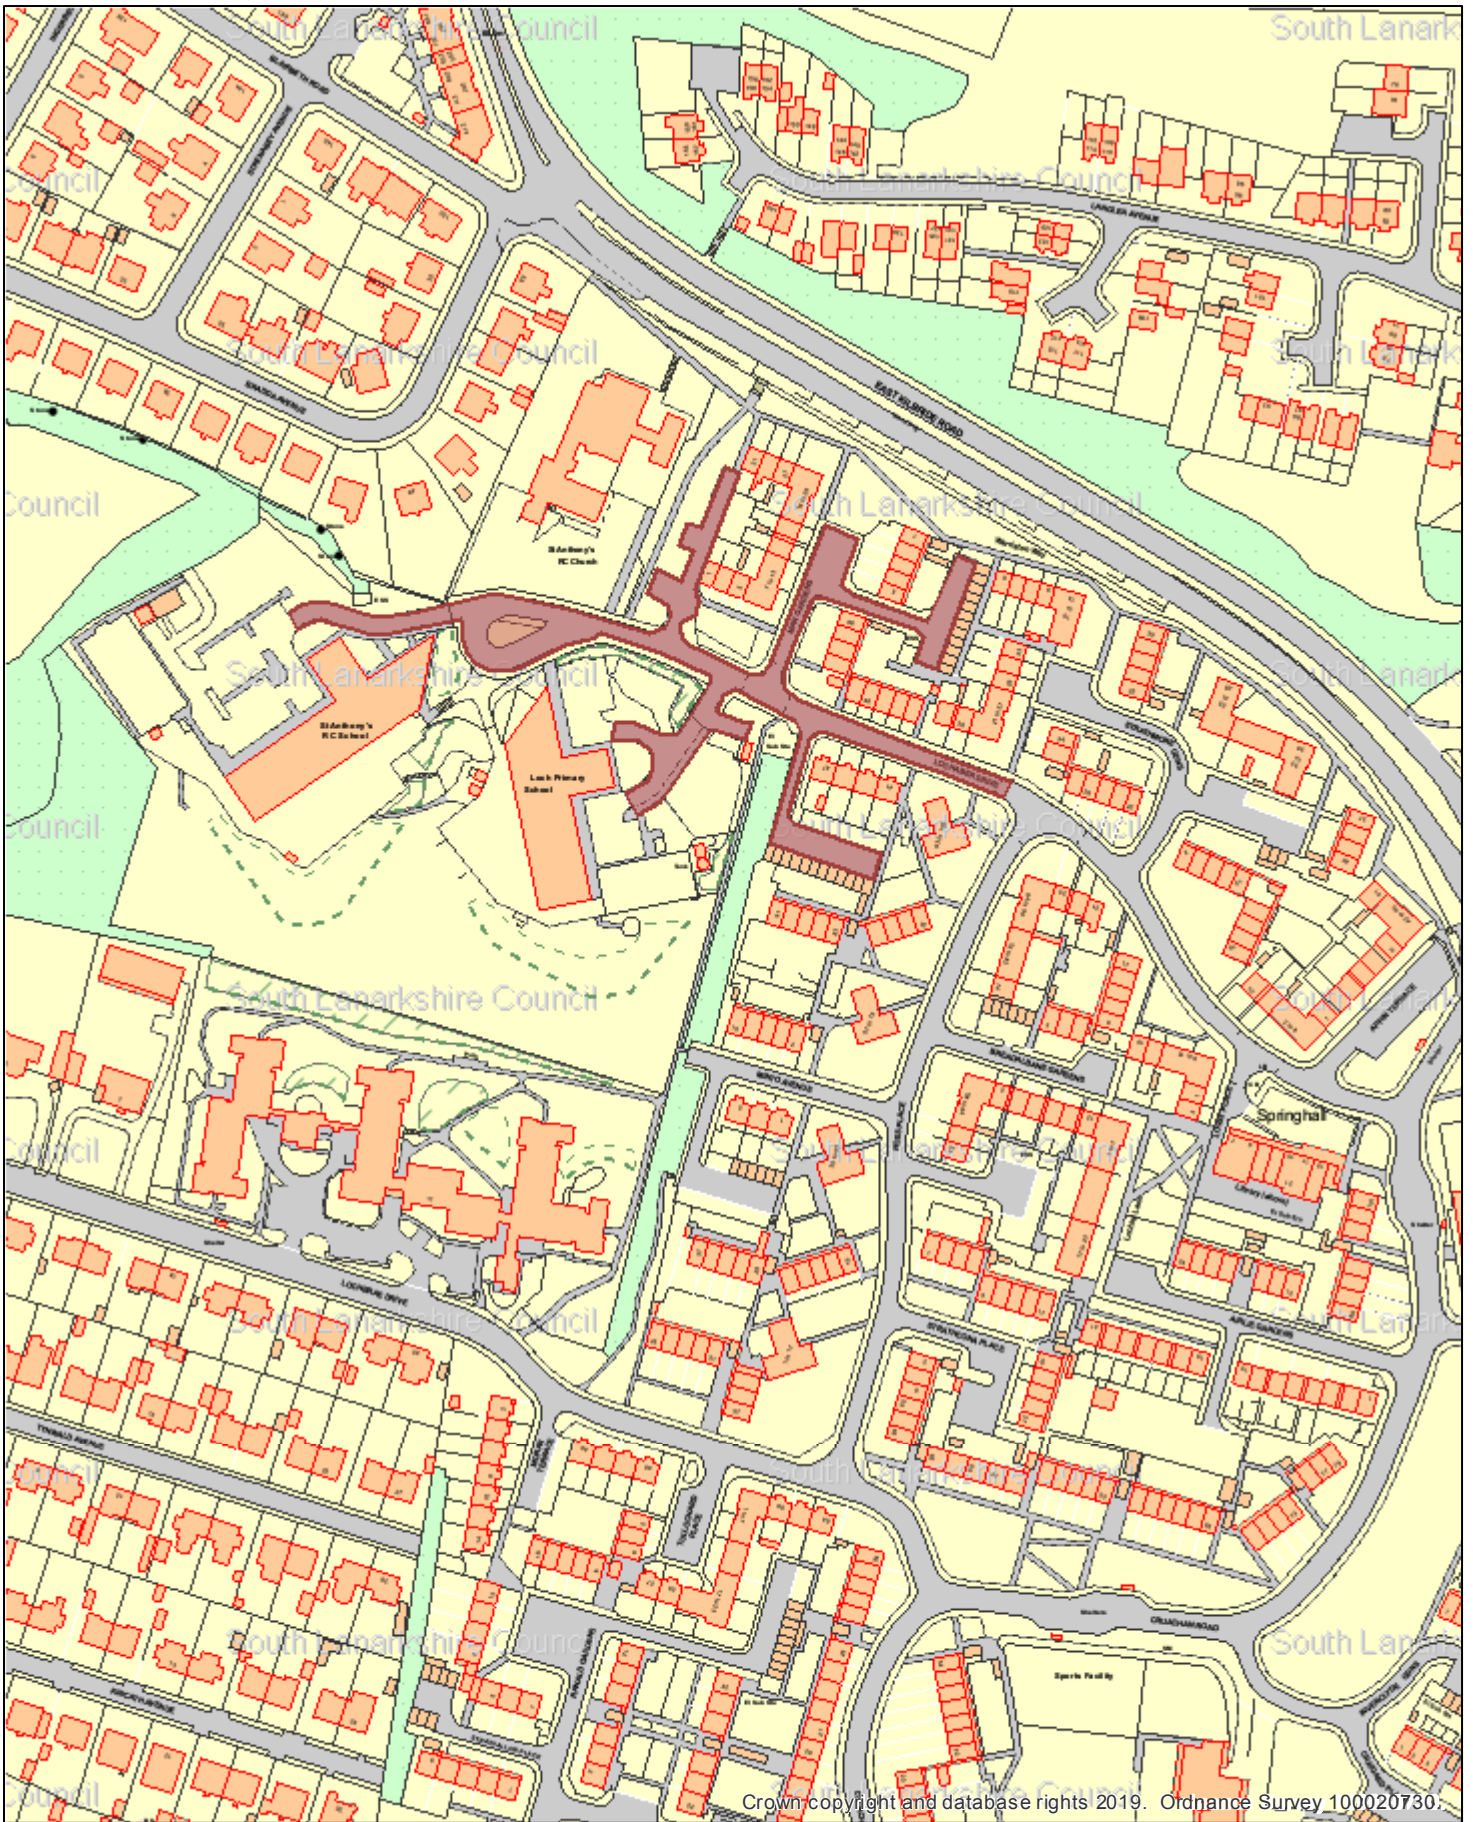

## Car free school zones – maps of trial schemes

- Glenlui Avenue, Rutherglen (Burnside Primary School)
- Lochaber Drive (west of Ross Place) and Mar Gardens, Rutherglen (Loch and St Anthony's Primary Schools)
- Park Lane/Ennisfree Road, Blantyre (St Joseph's Primary School)

(c) Crown Copyright and database rights 2019. Ordnance Survey Licence number 100020730.

Title: Glenlui Avenue, Rutherglen

South Lanarkshire Council

Notes: Proposed Car Free Zone  
(08:00 - 09:15 and 14:30 - 15:30)

Scale 1:1,250

21/08/2019 10:01:50

Original Drawing Size: 210 x 297 (A4) (c)

(c) Crown Copyright and database rights 2019. Ordnance Survey Licence number 100020730.

Title: Lochaber Drive, Rutherglen

South Lanarkshire Council

Notes: Proposed Car Free Zone  
(08:00 - 09:00 and 14:30 - 15:30)

Scale 1:2,500

27/08/2019 09:41:26

Original Drawing Size: 210 x 297 (A4) (c)

(c) Crown Copyright and database rights 2019. Ordnance Survey Licence number 100020730.