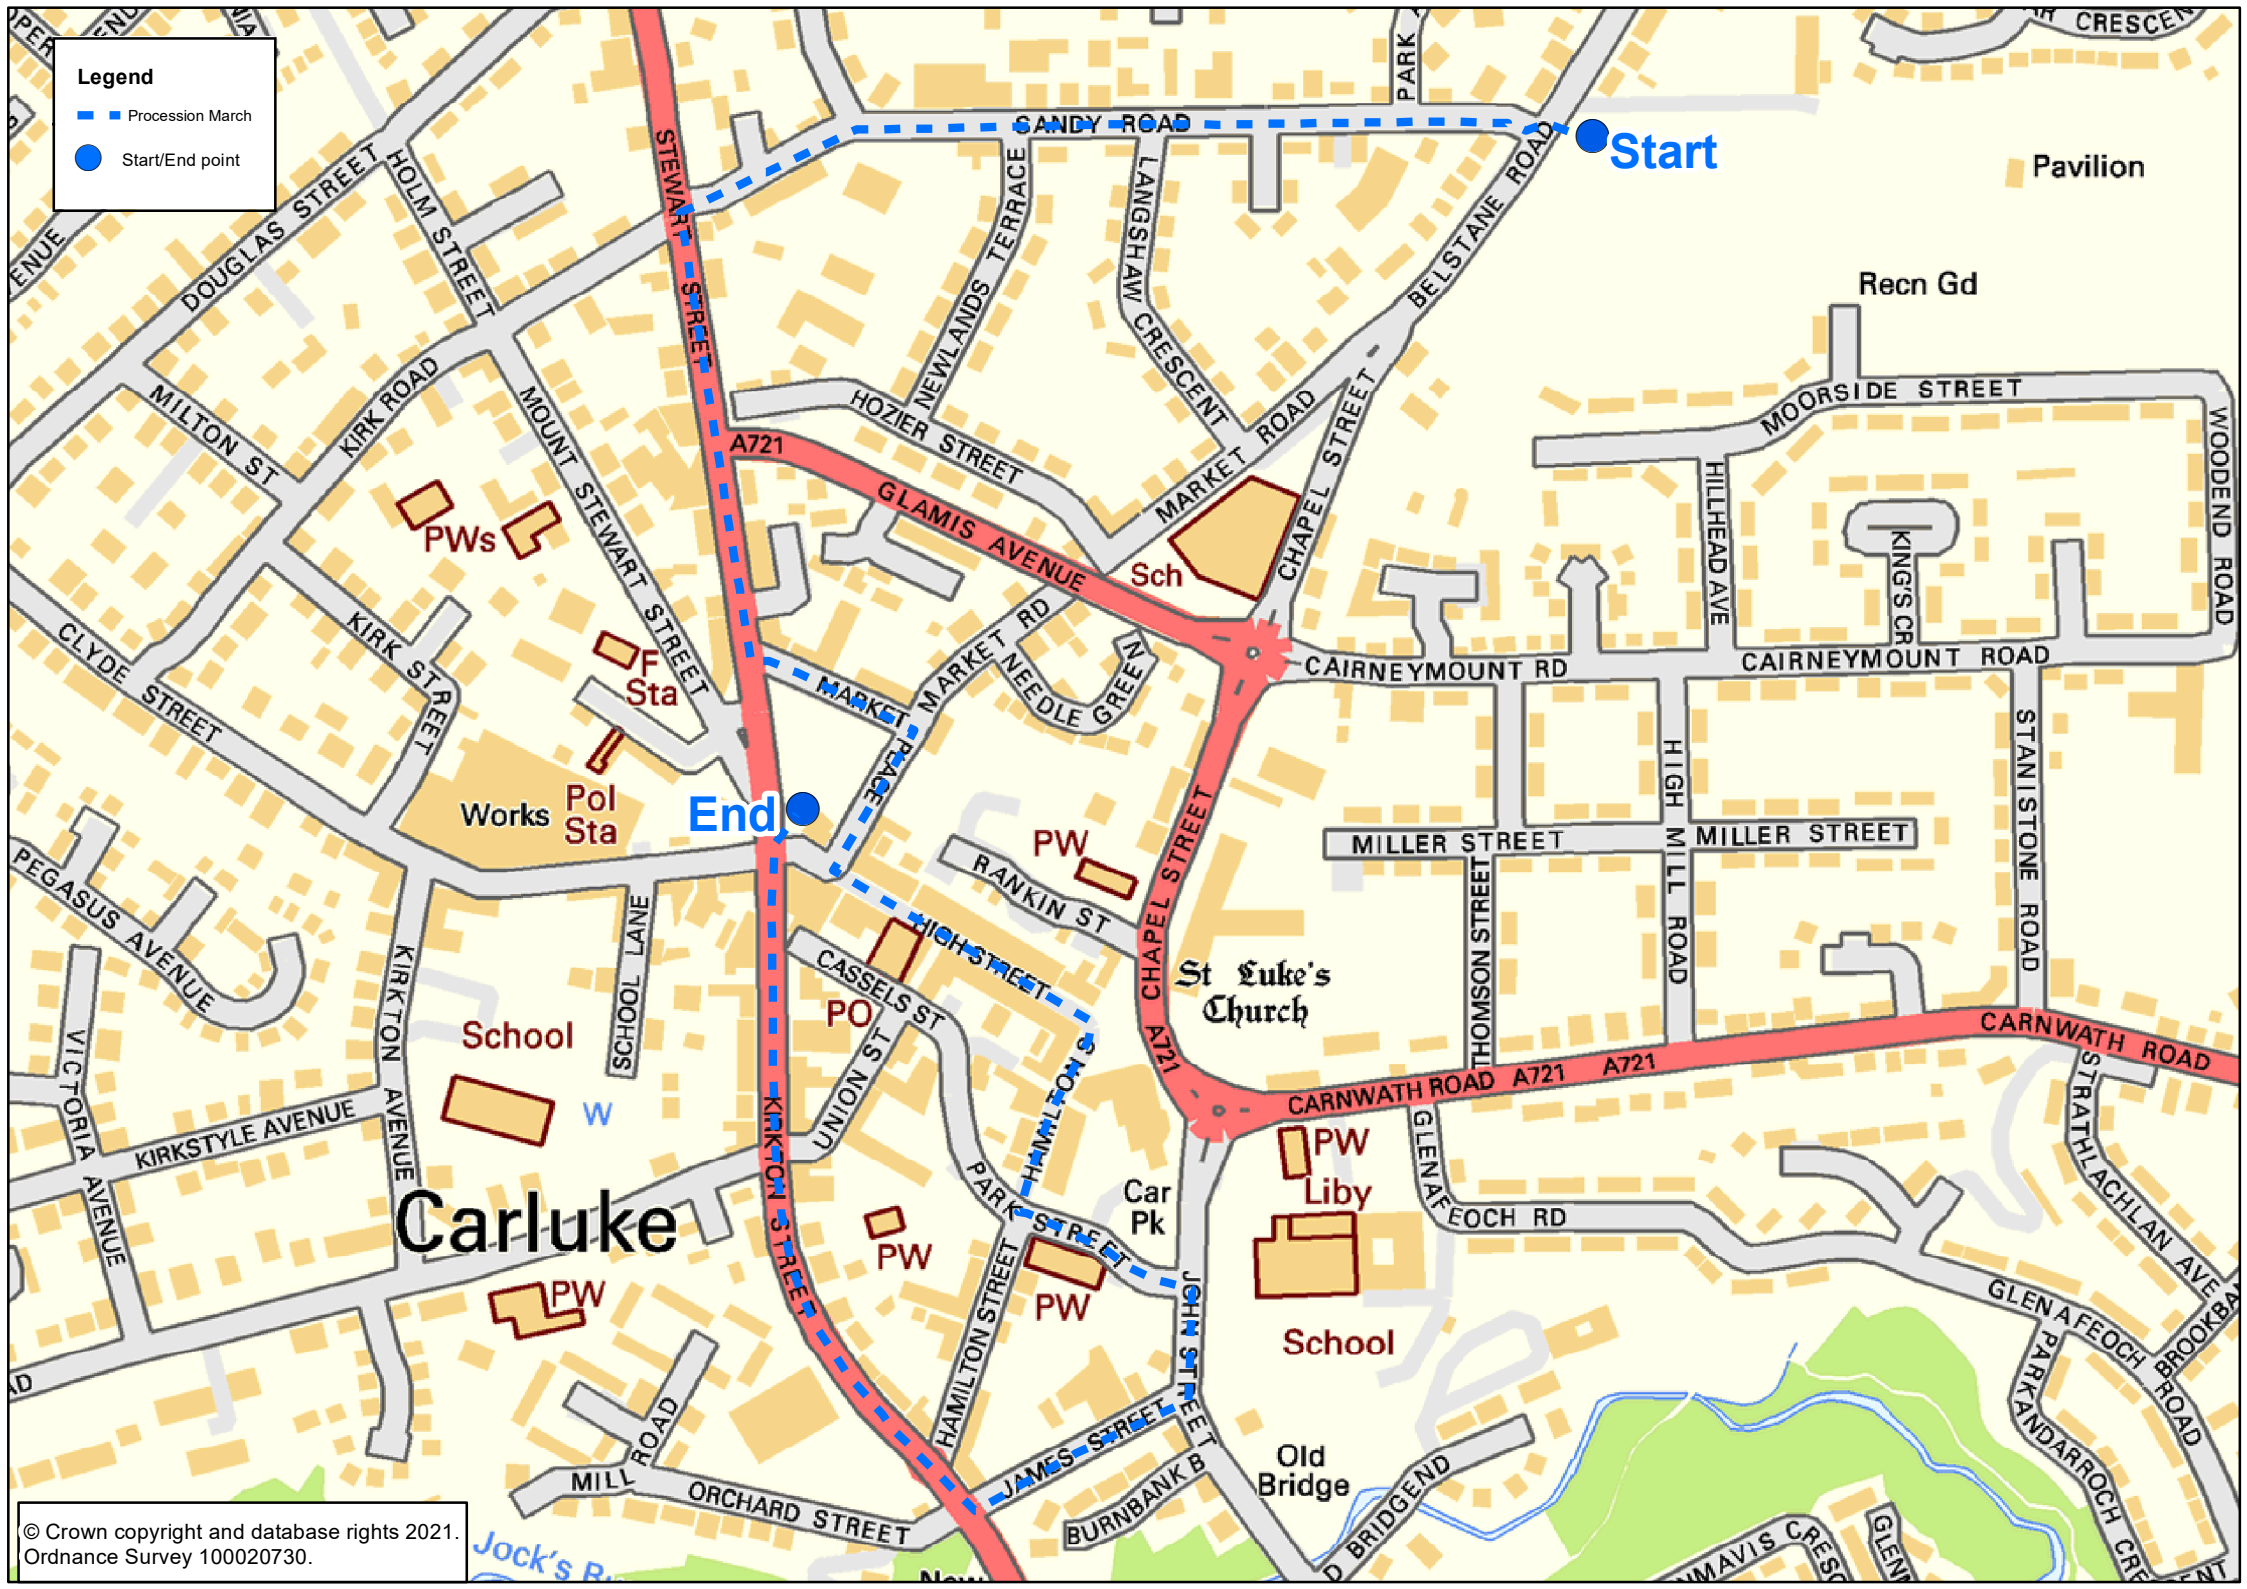

Legend

- Procession March
- Start/End point

Carluke

St Luke's Church

PW Liby

School

Old Bridge

Pavilion