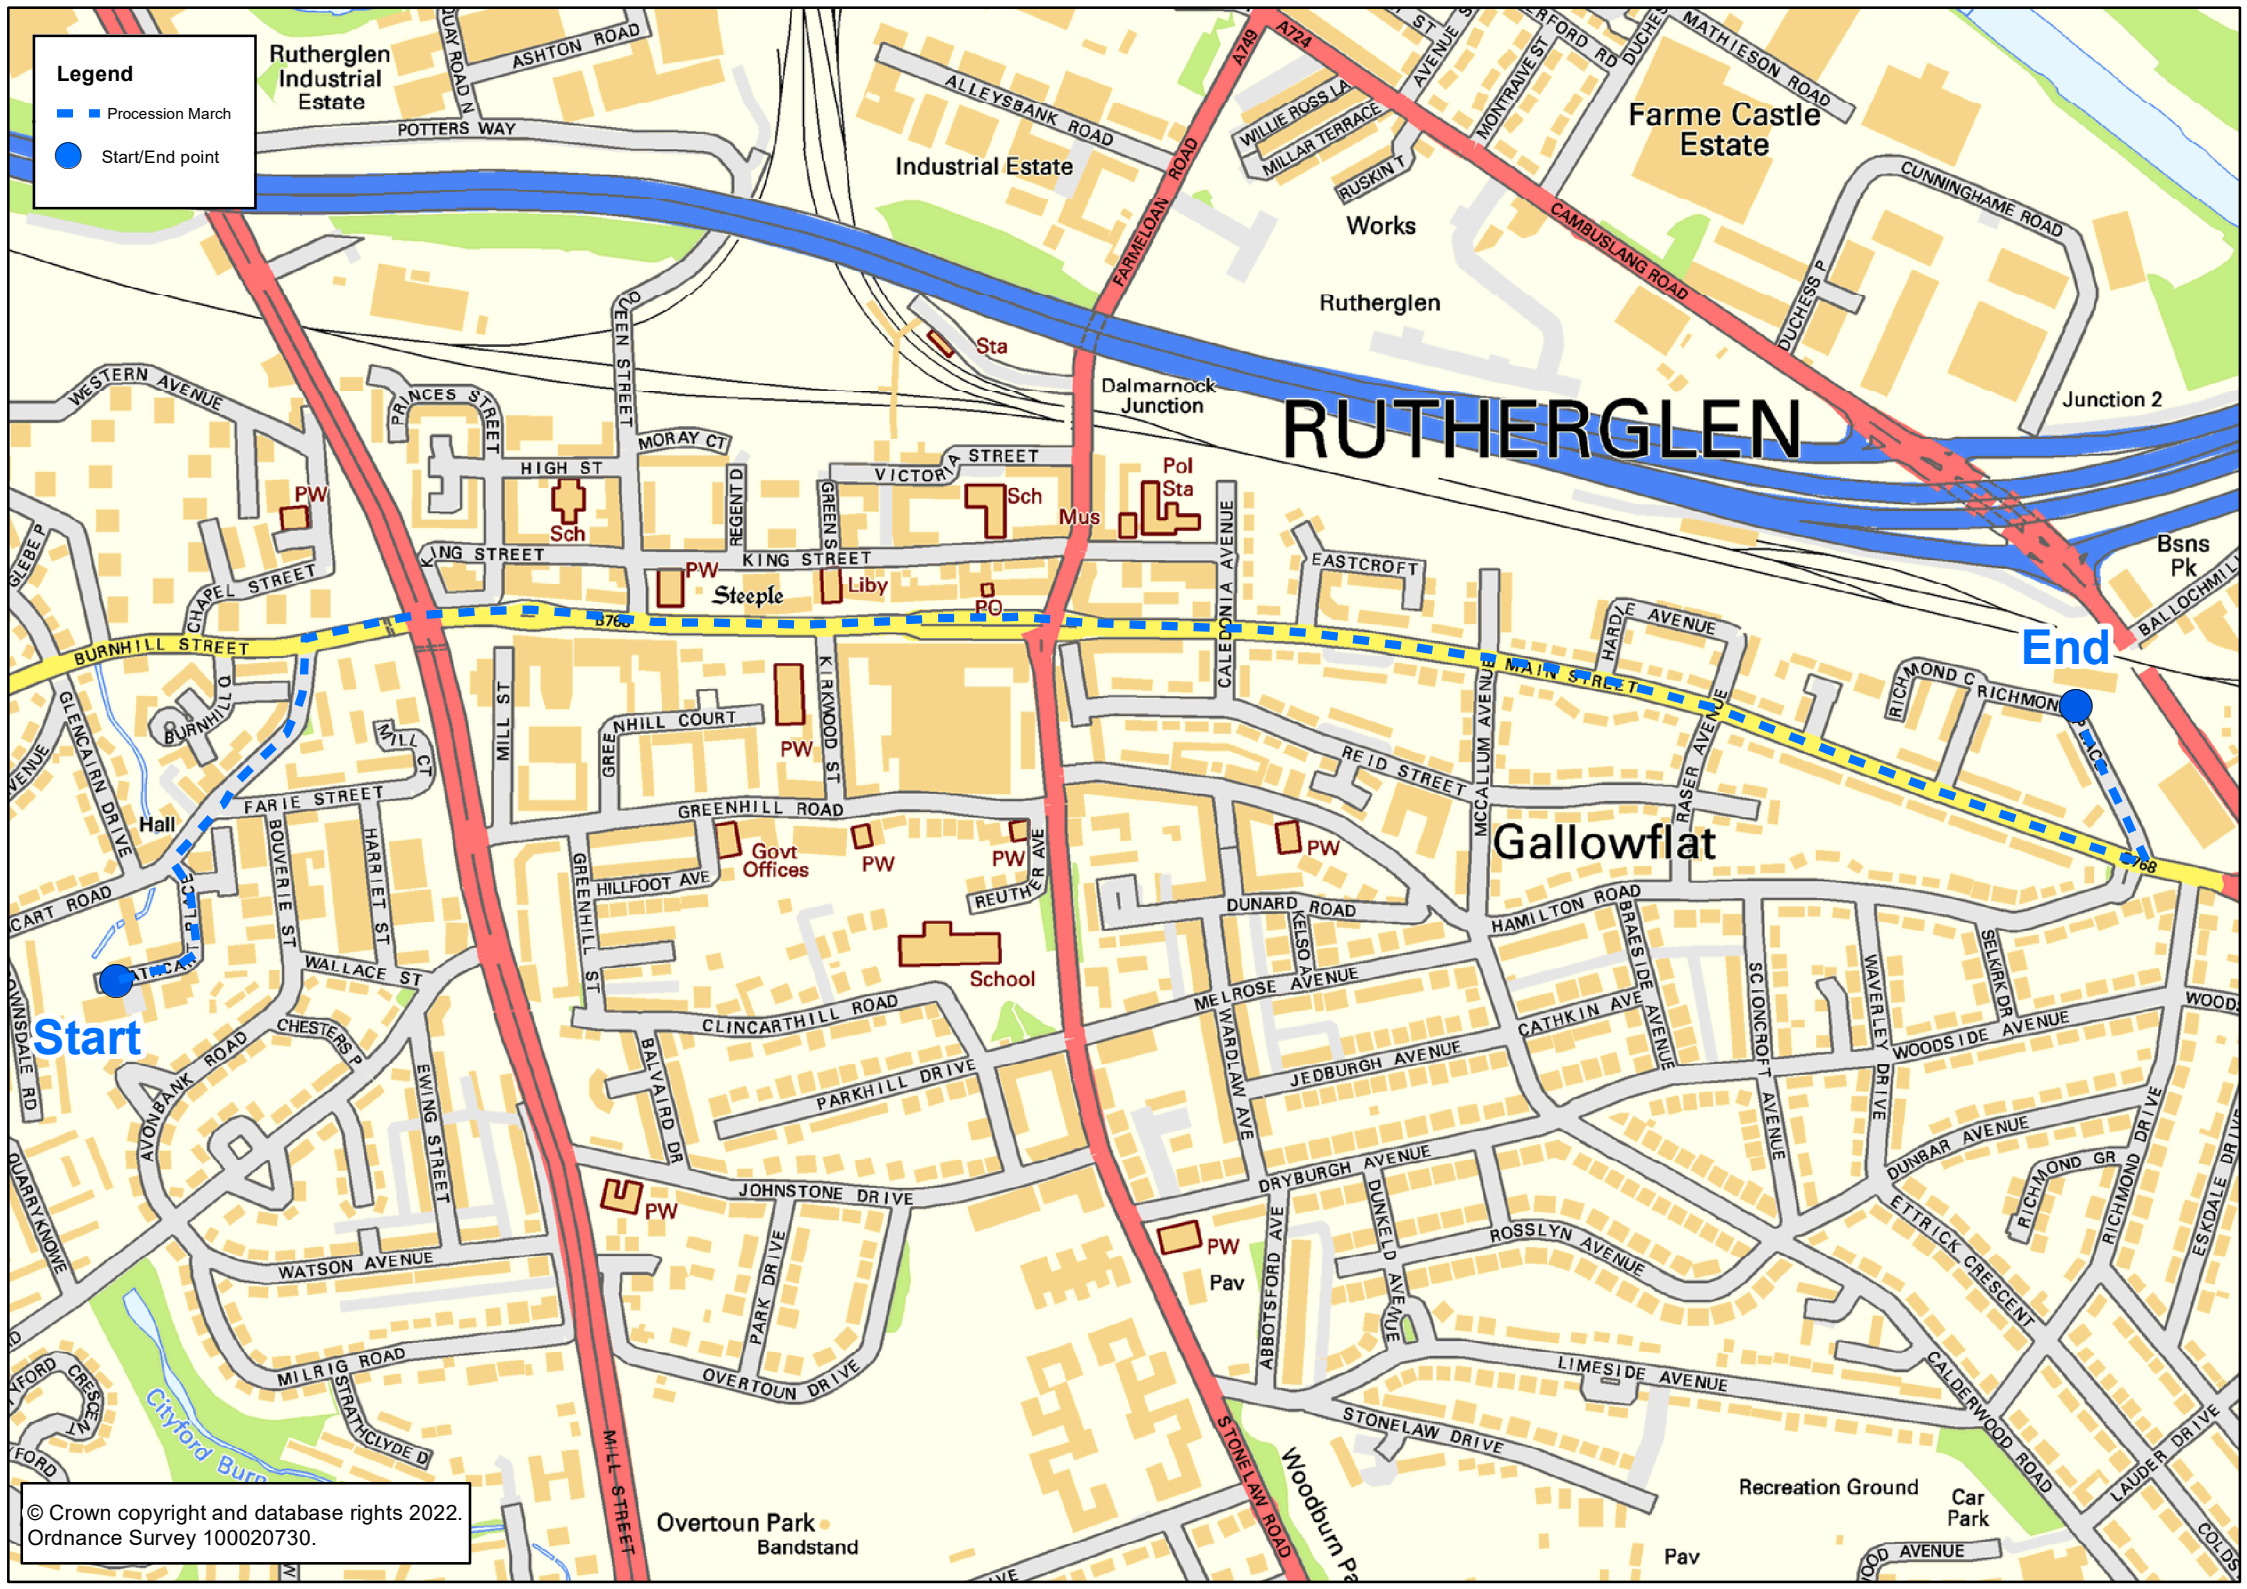

Legend

- Procession March
- Start/End point

RUTHERGLEN

Gallowflat

Overtoun Park
Bandstand

Recreation Ground
Car Park

Pav