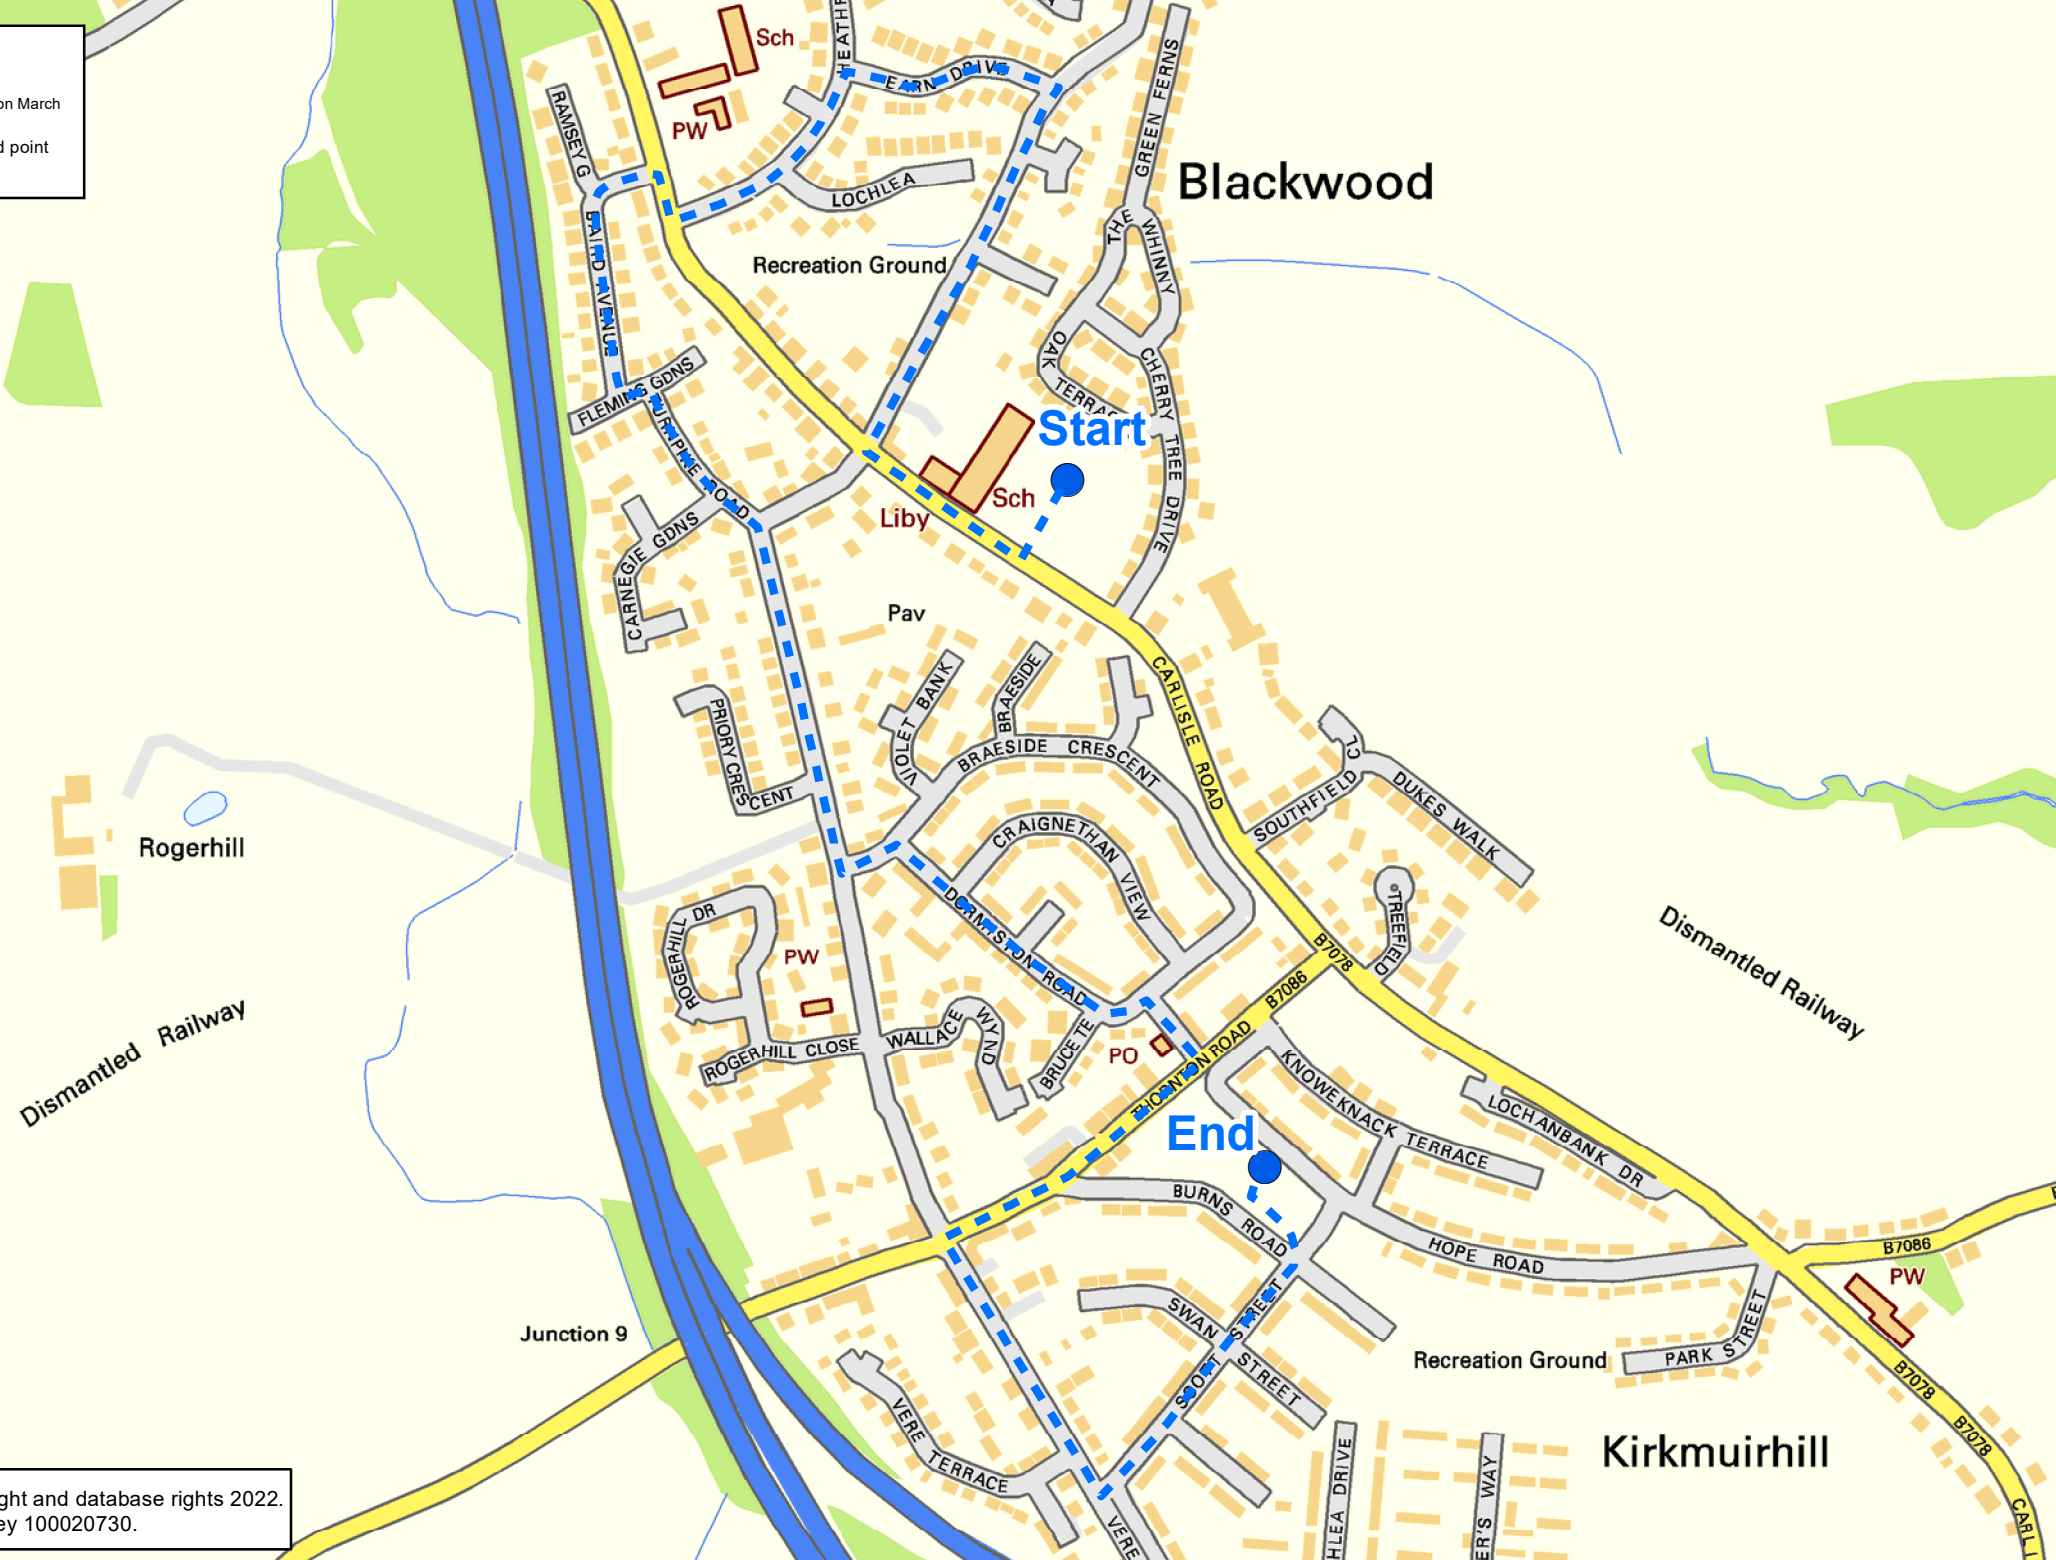

Legend

- Procession March
- Start/End point

Blackwood

Start

End

Dismantled Railway

Junction 9

Kirkmuirhill