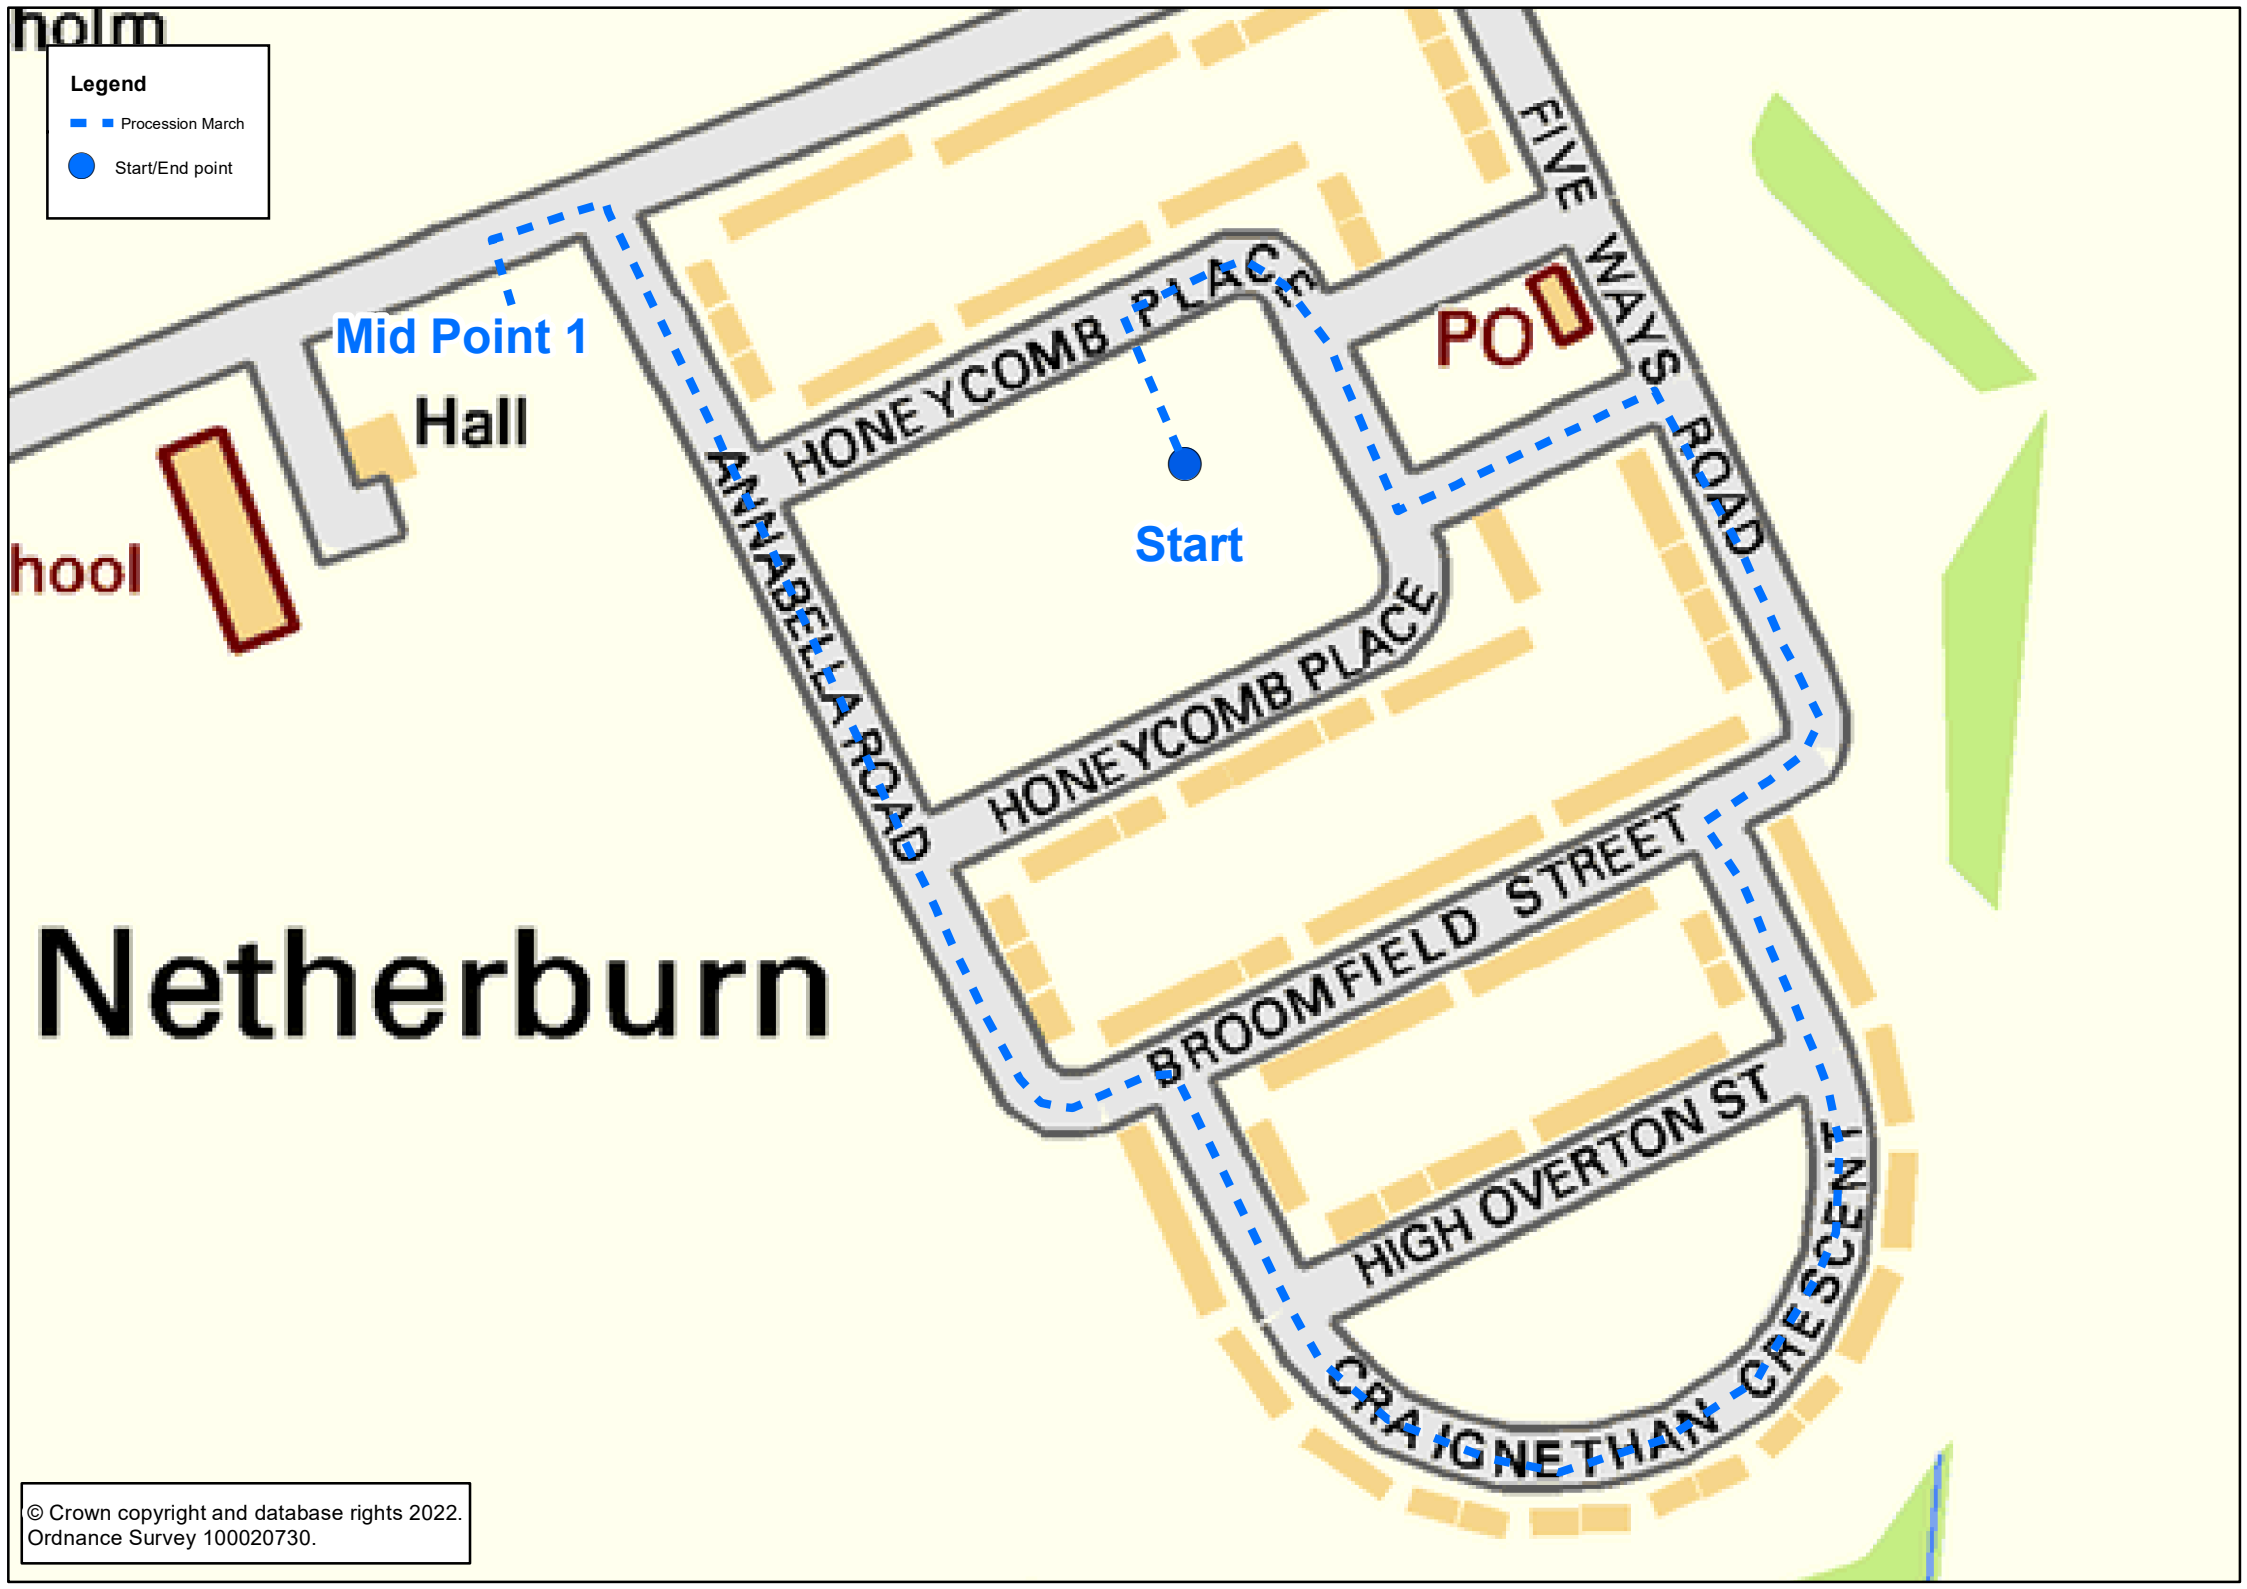

**Legend**

- Procession March
- Start/End point

Mid Point 1

Hall

hool

PO

Start

# Netherburn