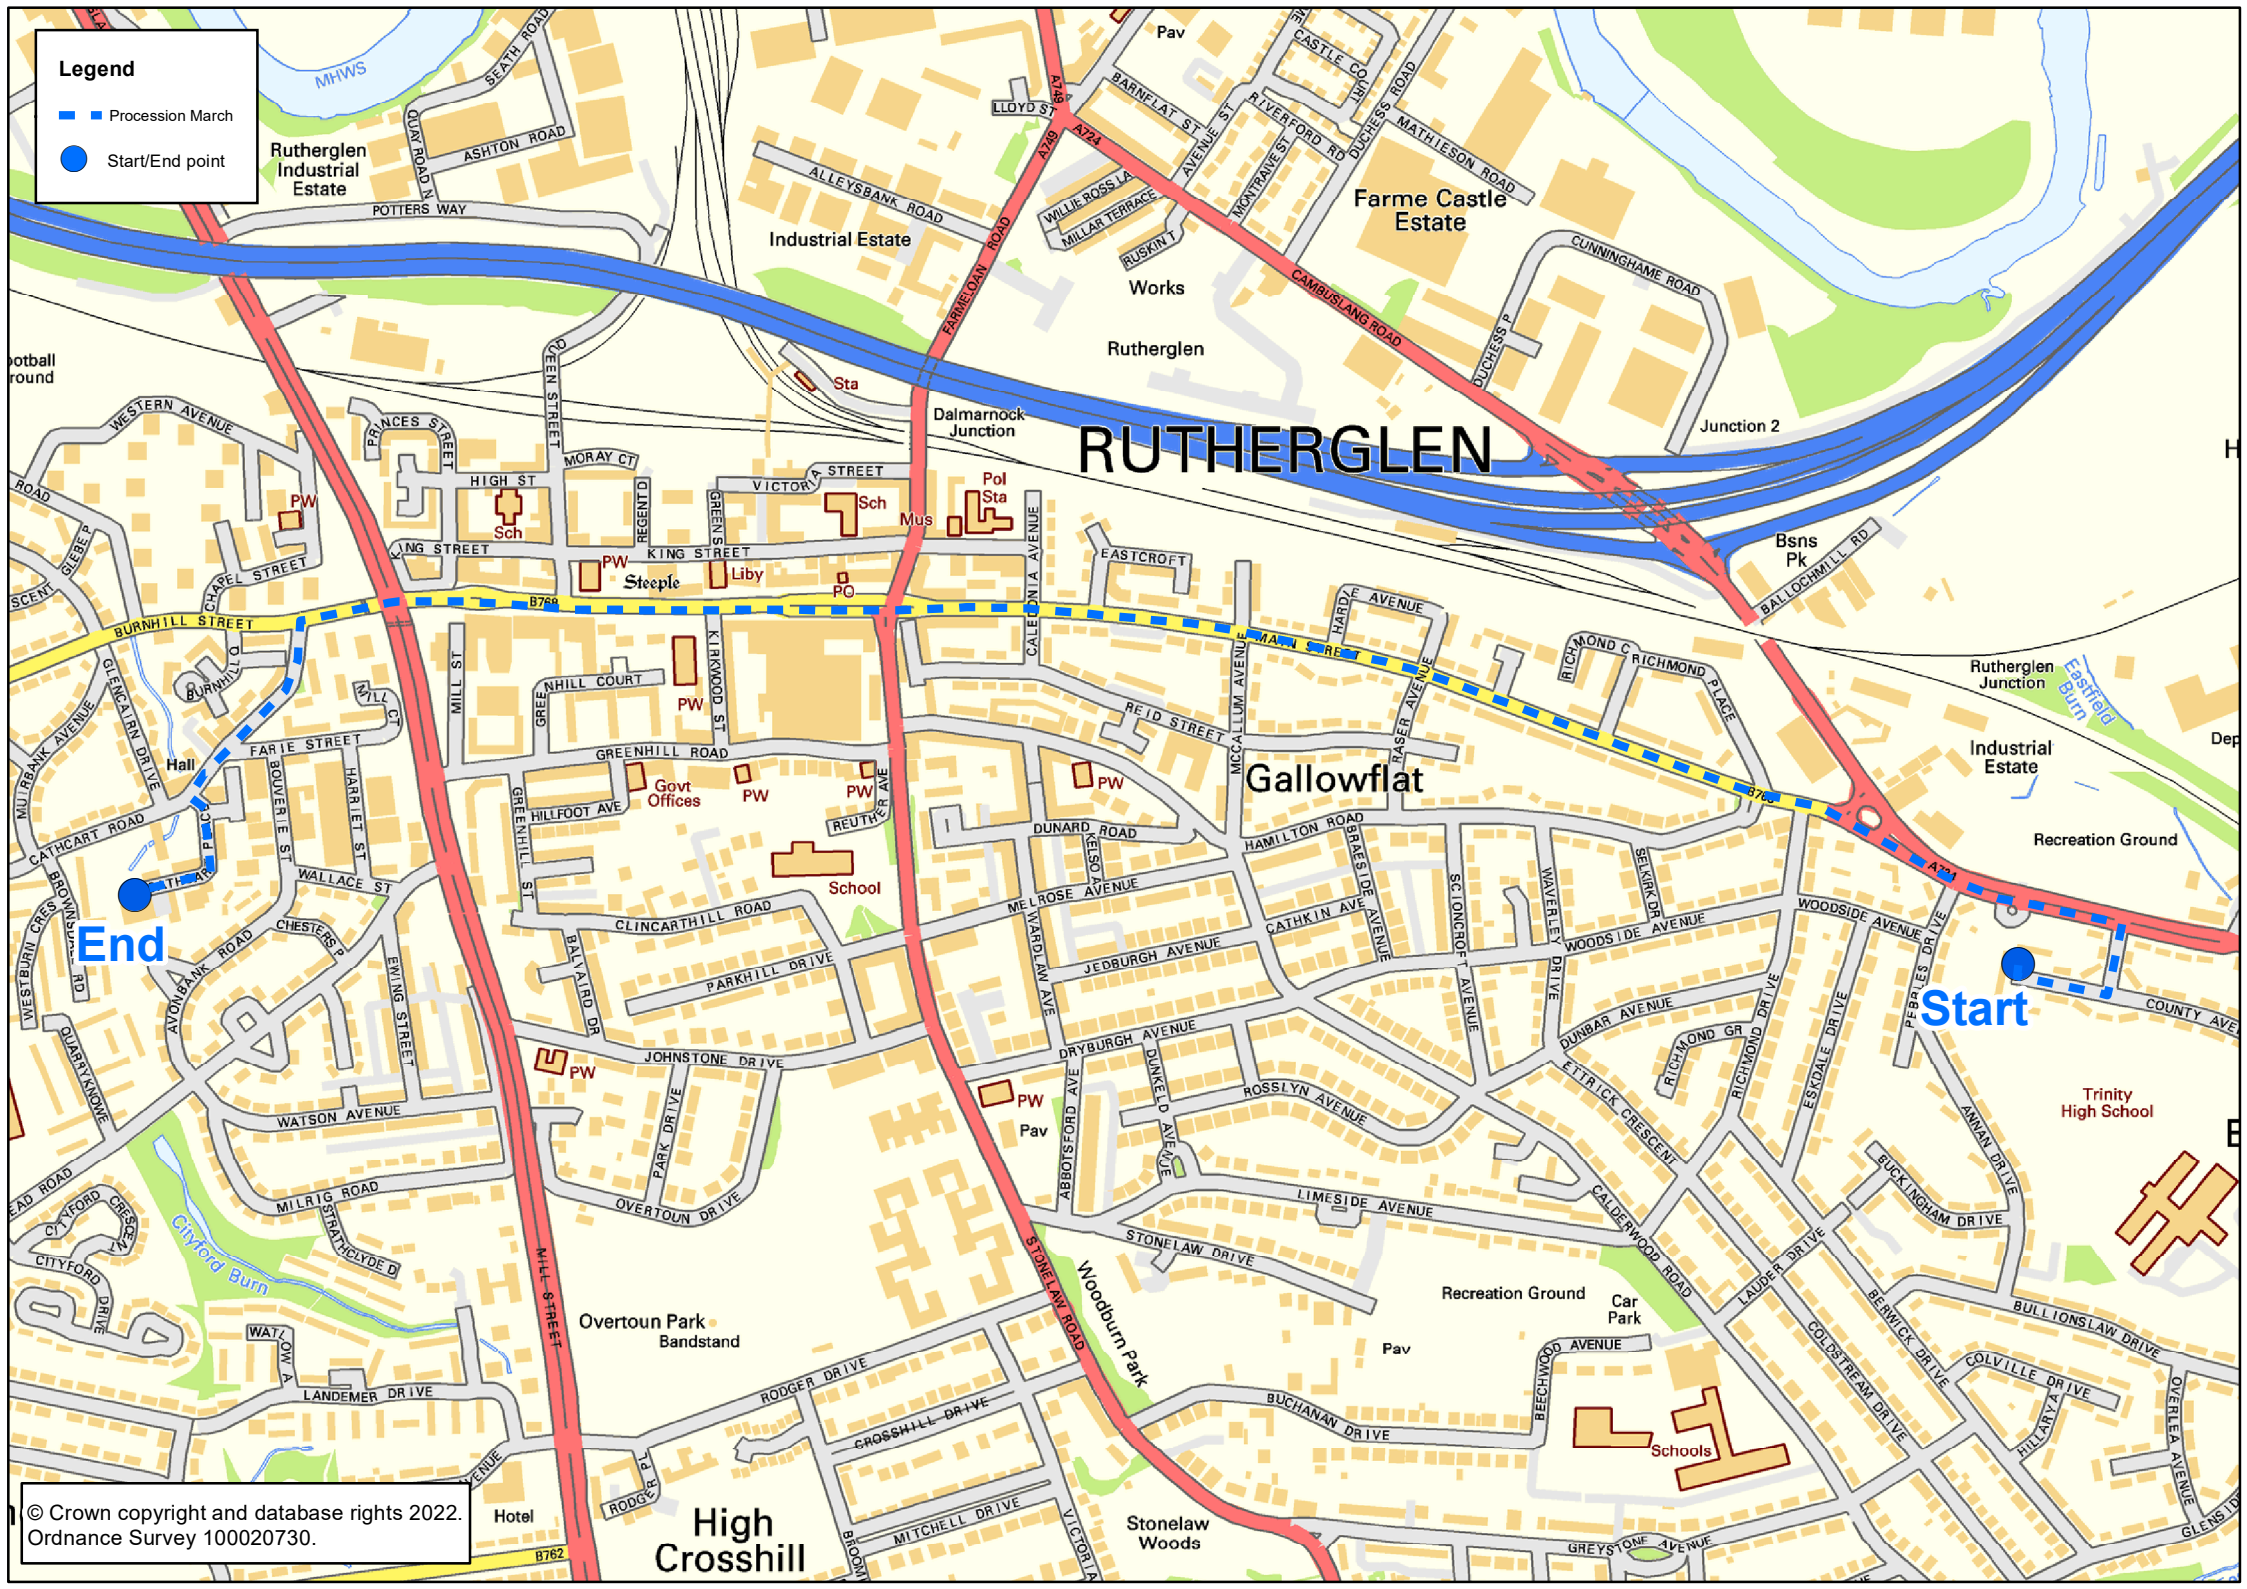

Legend

- Procession March
- Start/End point

Rutherglen Industrial Estate

Industrial Estate

Farme Castle Estate

RUTHERGLEN

Gallowflat

End

Start

High Crosshill

Stonelaw Woods

Trinity High School