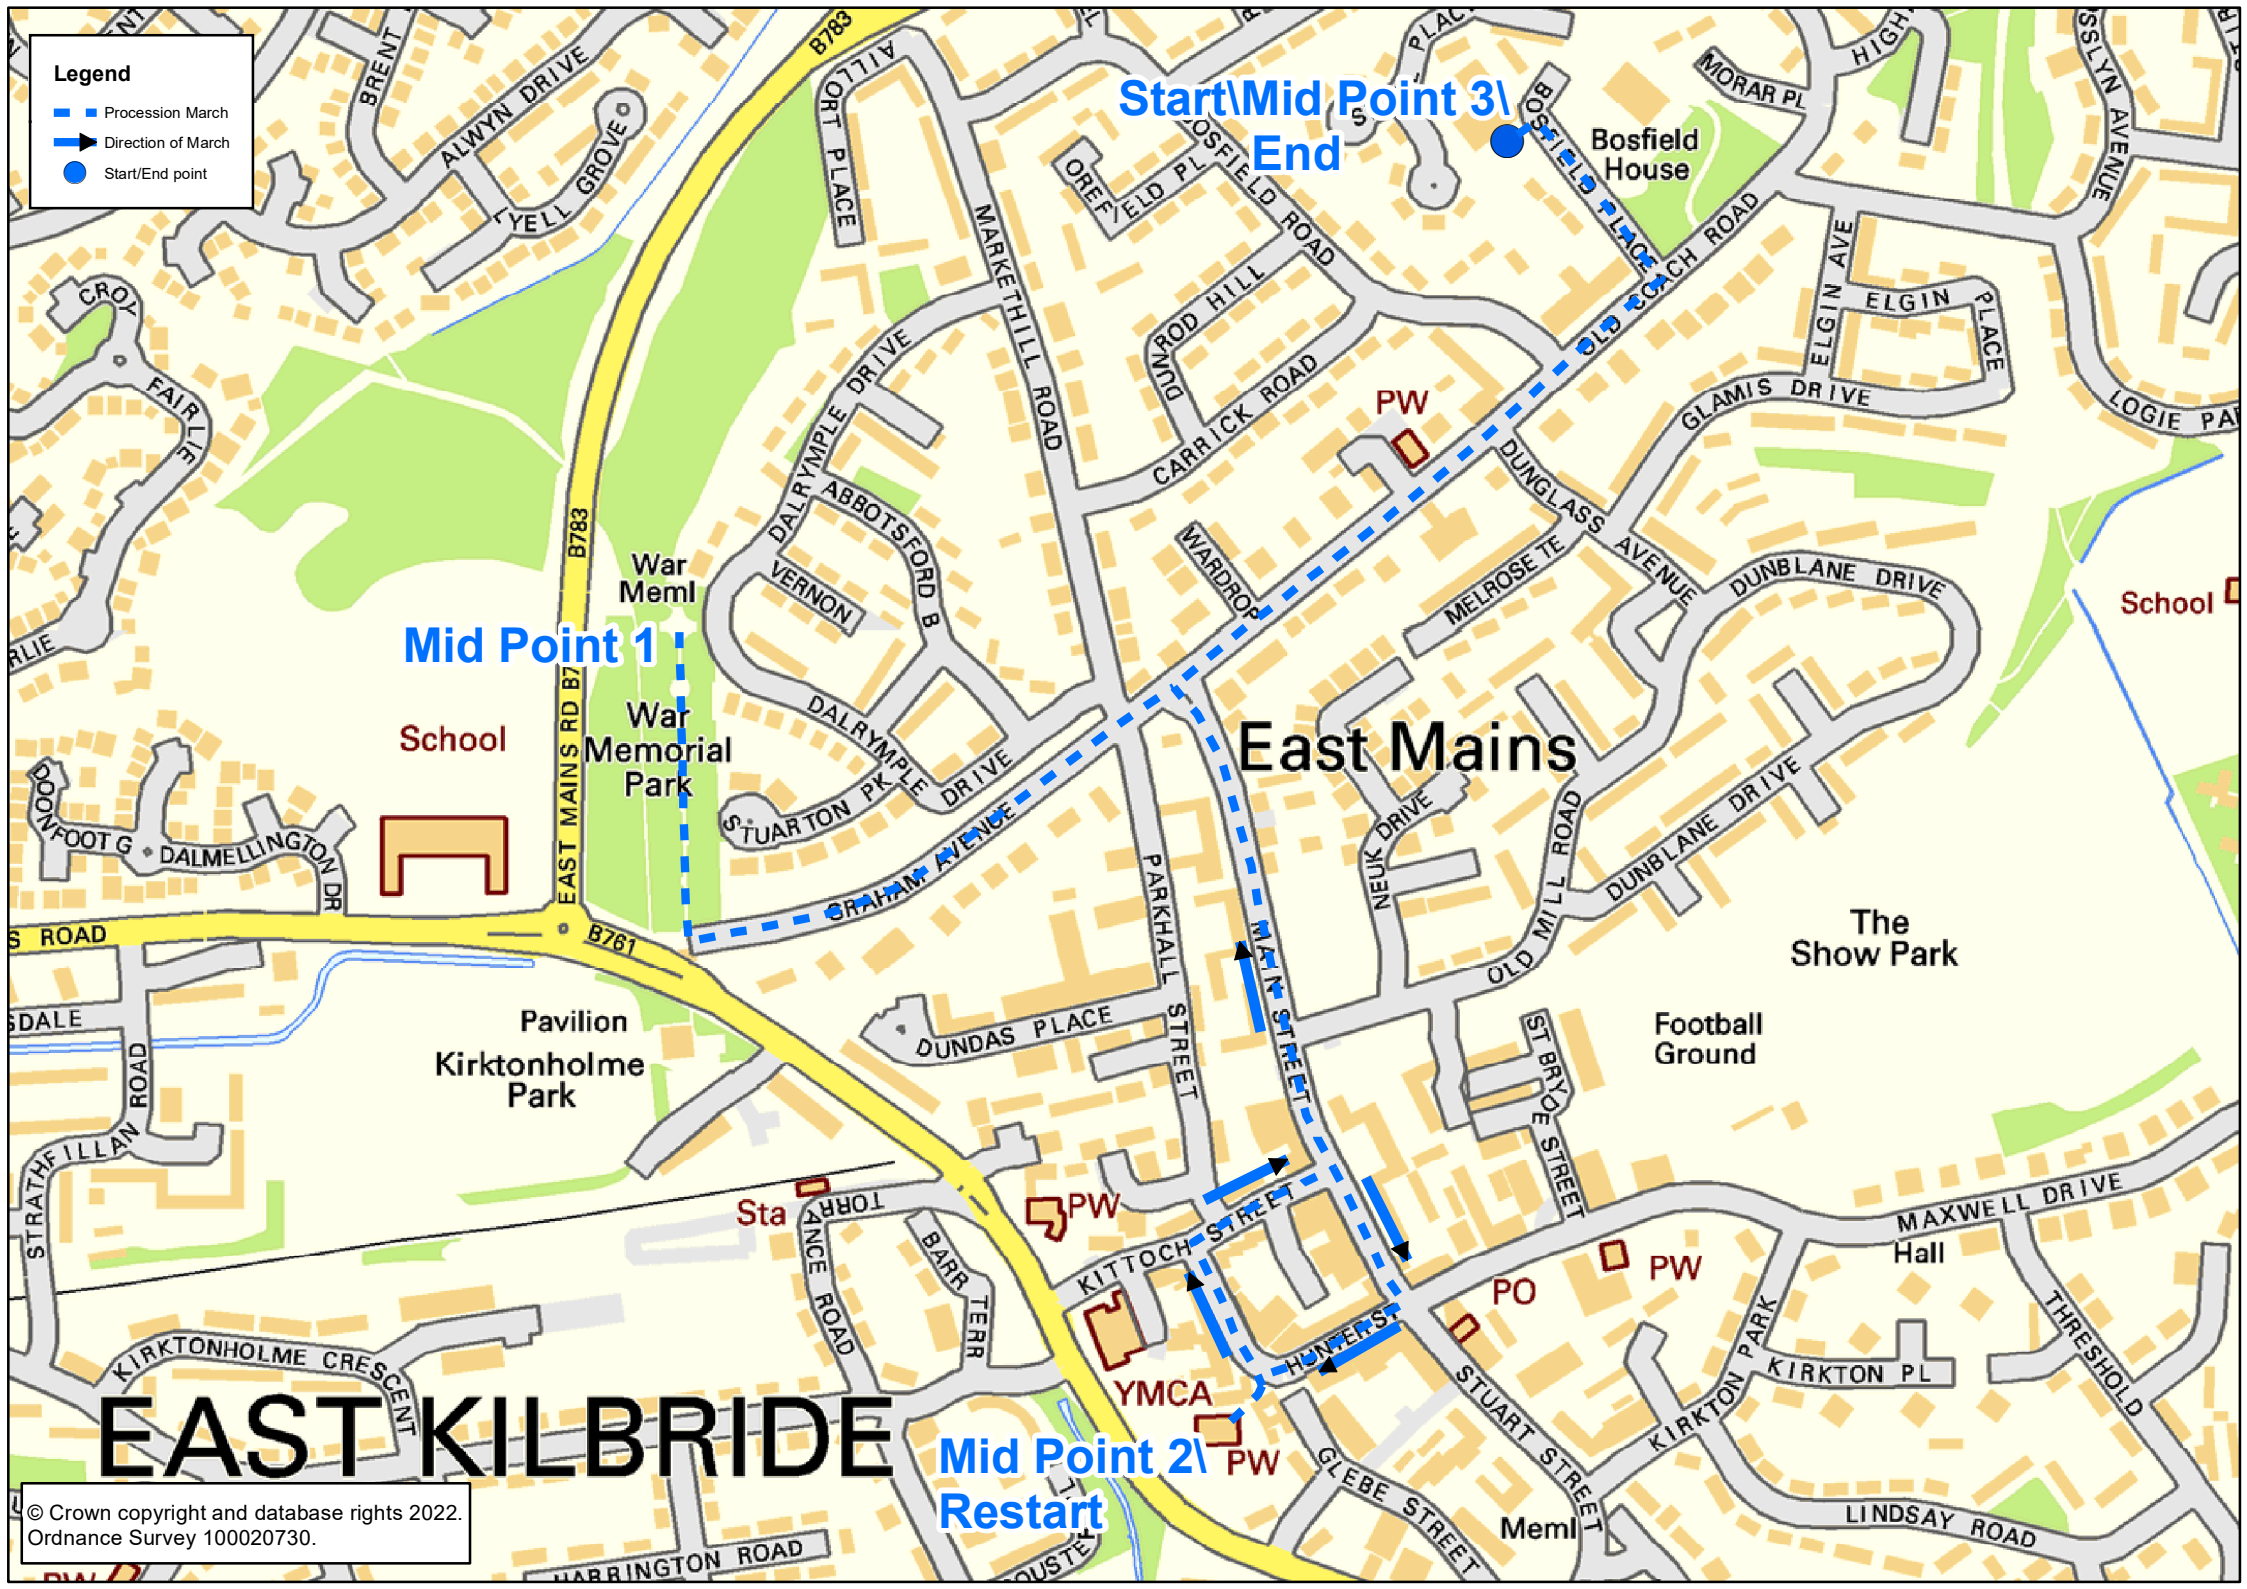

Legend

- Procession March
- ➔ Direction of March
- Start/End point

EAST KILBRIDE

East Mains