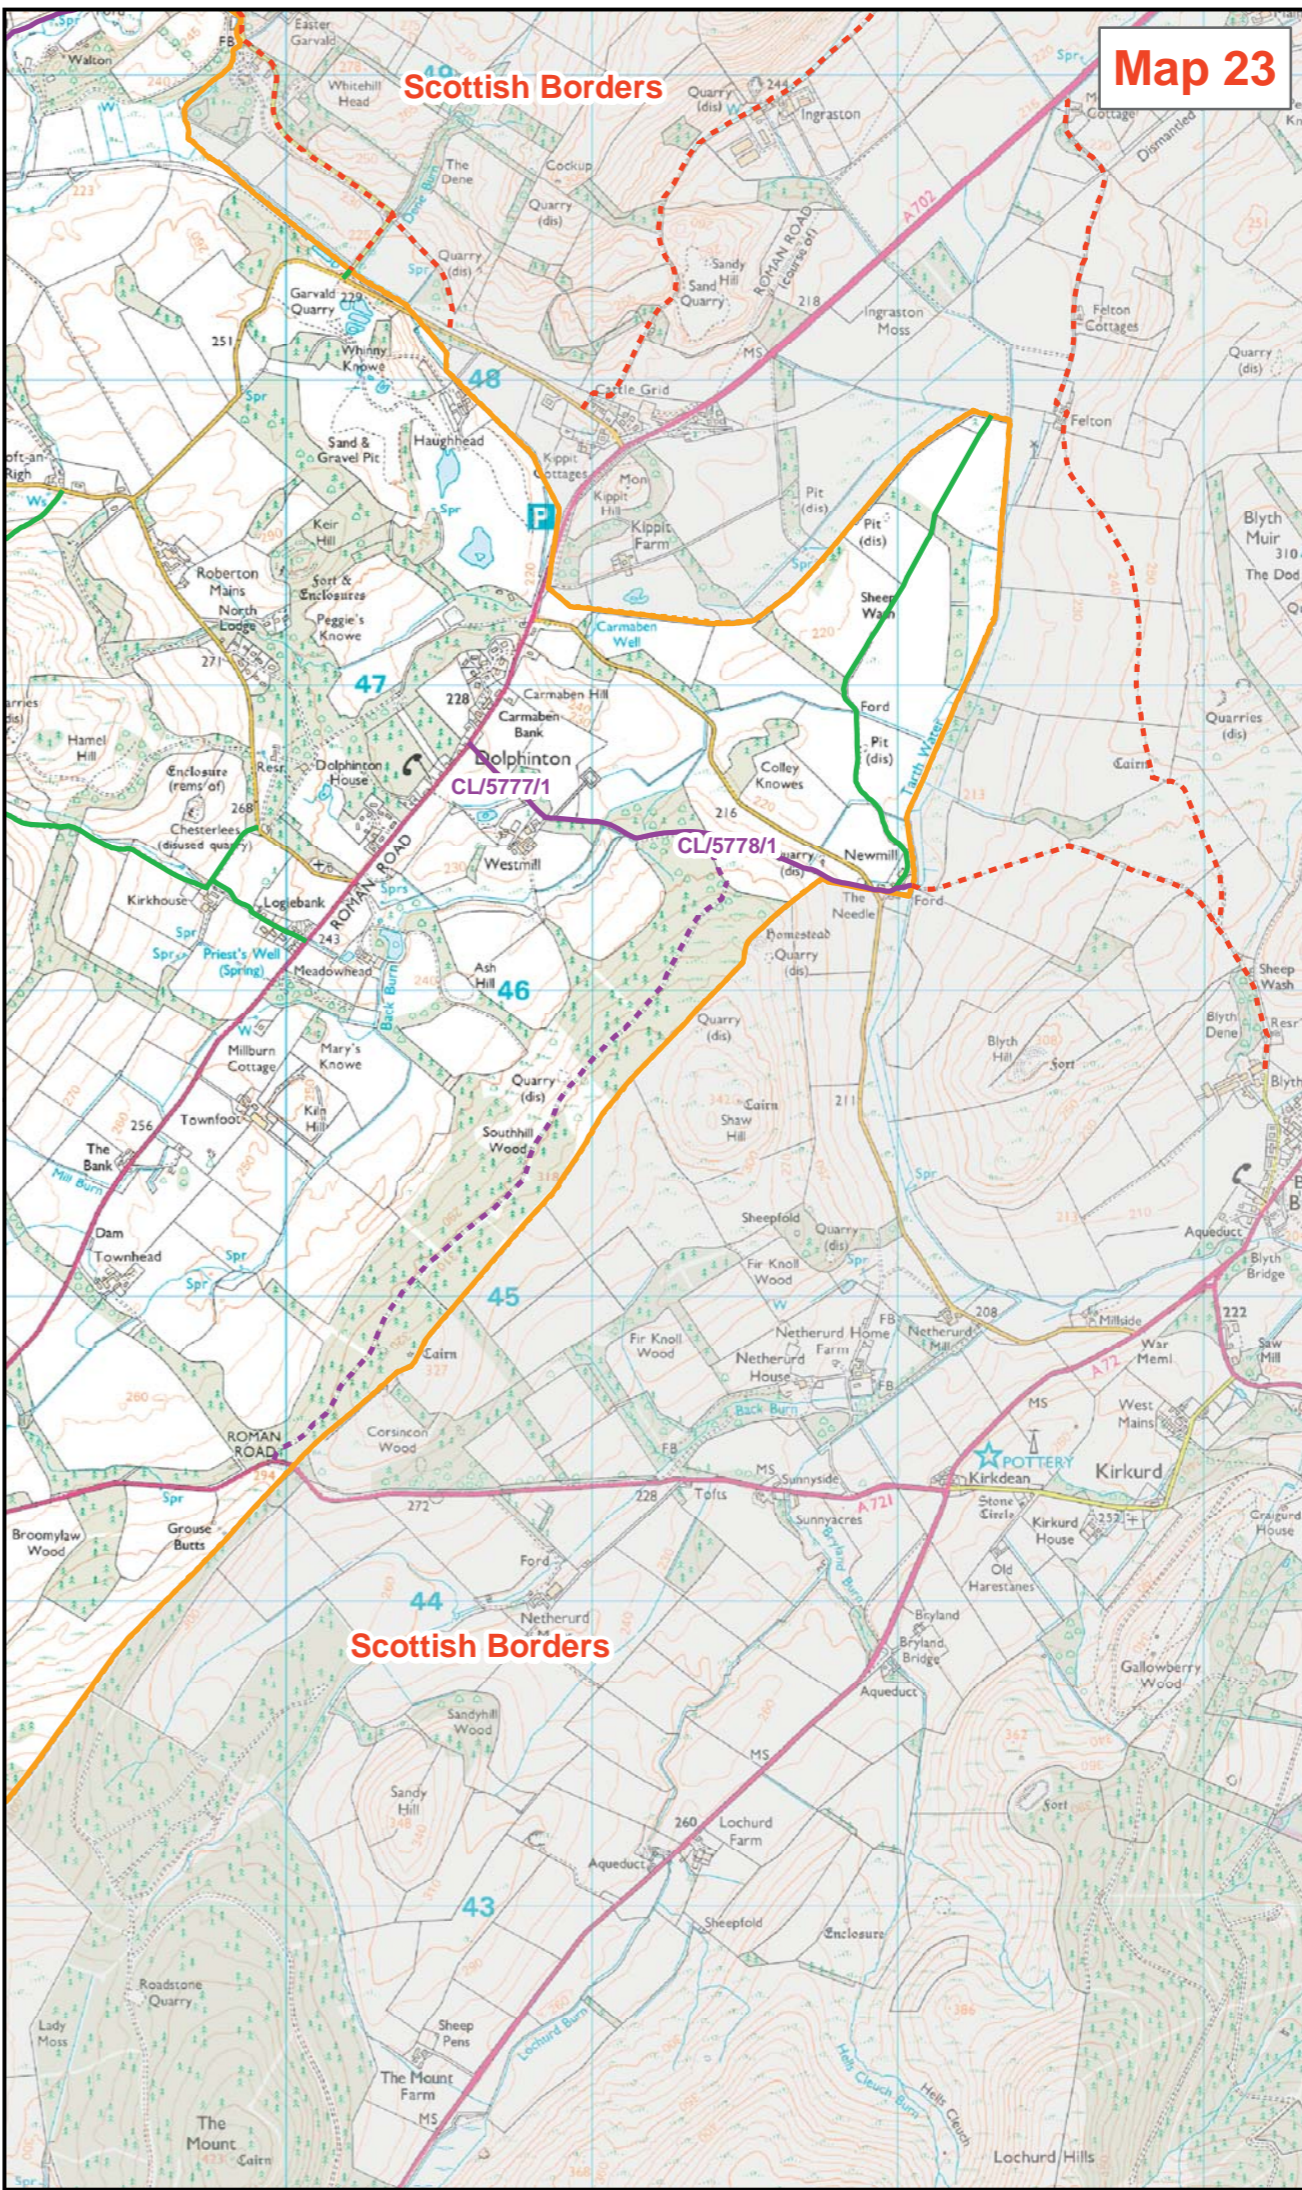

Map 22

Map 23

**South Lanarkshire
Core Paths Plan
November 2012**

**Map 22: Garvald
Map 23: Dolphinton**

Key

- Core Path
- Aspirational Core Path
- Wider Network
- Cross Boundary Link
- Core Water Path
- Water Access/Egress
- Aspirational Crossing
- SLC Boundary
- Neighbour Boundary

Core Path Numbering

- CR/97 Land
- UN/5775/1 Water
- (W1) Water Access/Egress Code

Map Locator

The spatial accuracy of route information on this map is suitable for reference purposes only. Due to scale, some path numbers are not displayed.

For further information contact the Access Officers at paths@southlanarkshire.gov.uk

Reproduction by permission of Ordnance Survey on behalf of HMSO. © Crown copyright and database right 2012. All rights reserved. Ordnance Survey Licence number 100020730.