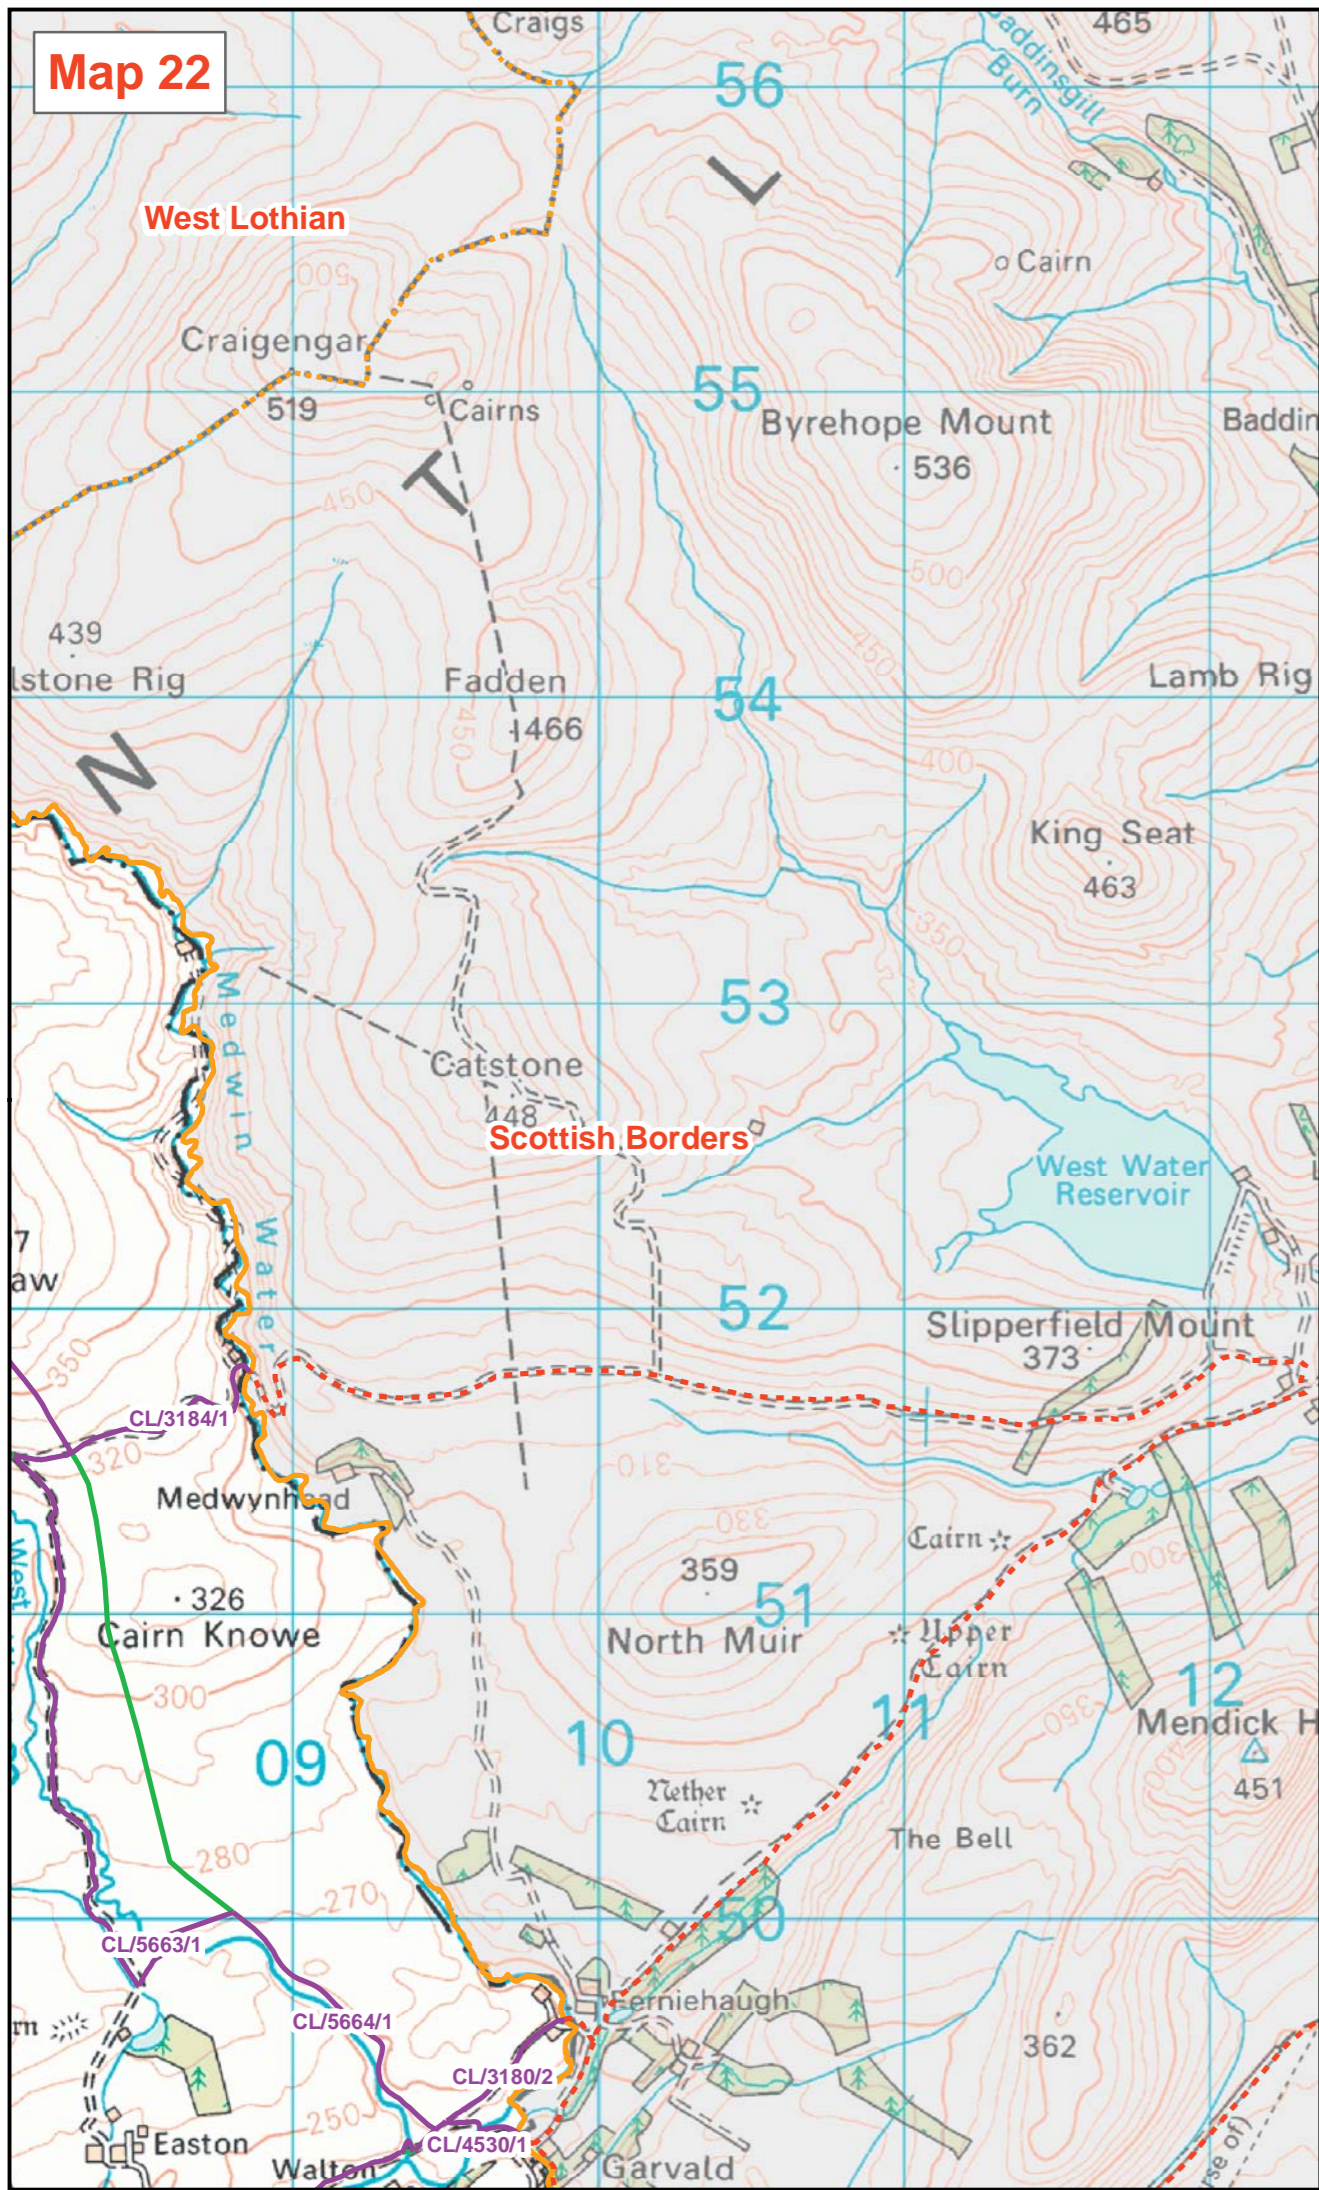

Map 22

Map 23

**South Lanarkshire
Core Paths Plan
November 2012**

**Map 22: Garvald
Map 23: Dolphinton**

Key

- Core Path
- Aspirational Core Path
- Wider Network
- Cross Boundary Link
- Core Water Path
- Water Access/Egress
- Aspirational Crossing
- SLC Boundary
- Neighbour Boundary

Core Path Numbering

- CR/97 Land
- UN/5775/1 Water
- (W1) Water Access/Egress Code

Map Locator

The spatial accuracy of route information on this map is suitable for reference purposes only. Due to scale, some path numbers are not displayed.

For further information contact the Access Officers at paths@southlanarkshire.gov.uk

Reproduction by permission of Ordnance Survey on behalf of HMSO. © Crown copyright and database right 2012. All rights reserved. Ordnance Survey Licence number 100020730.