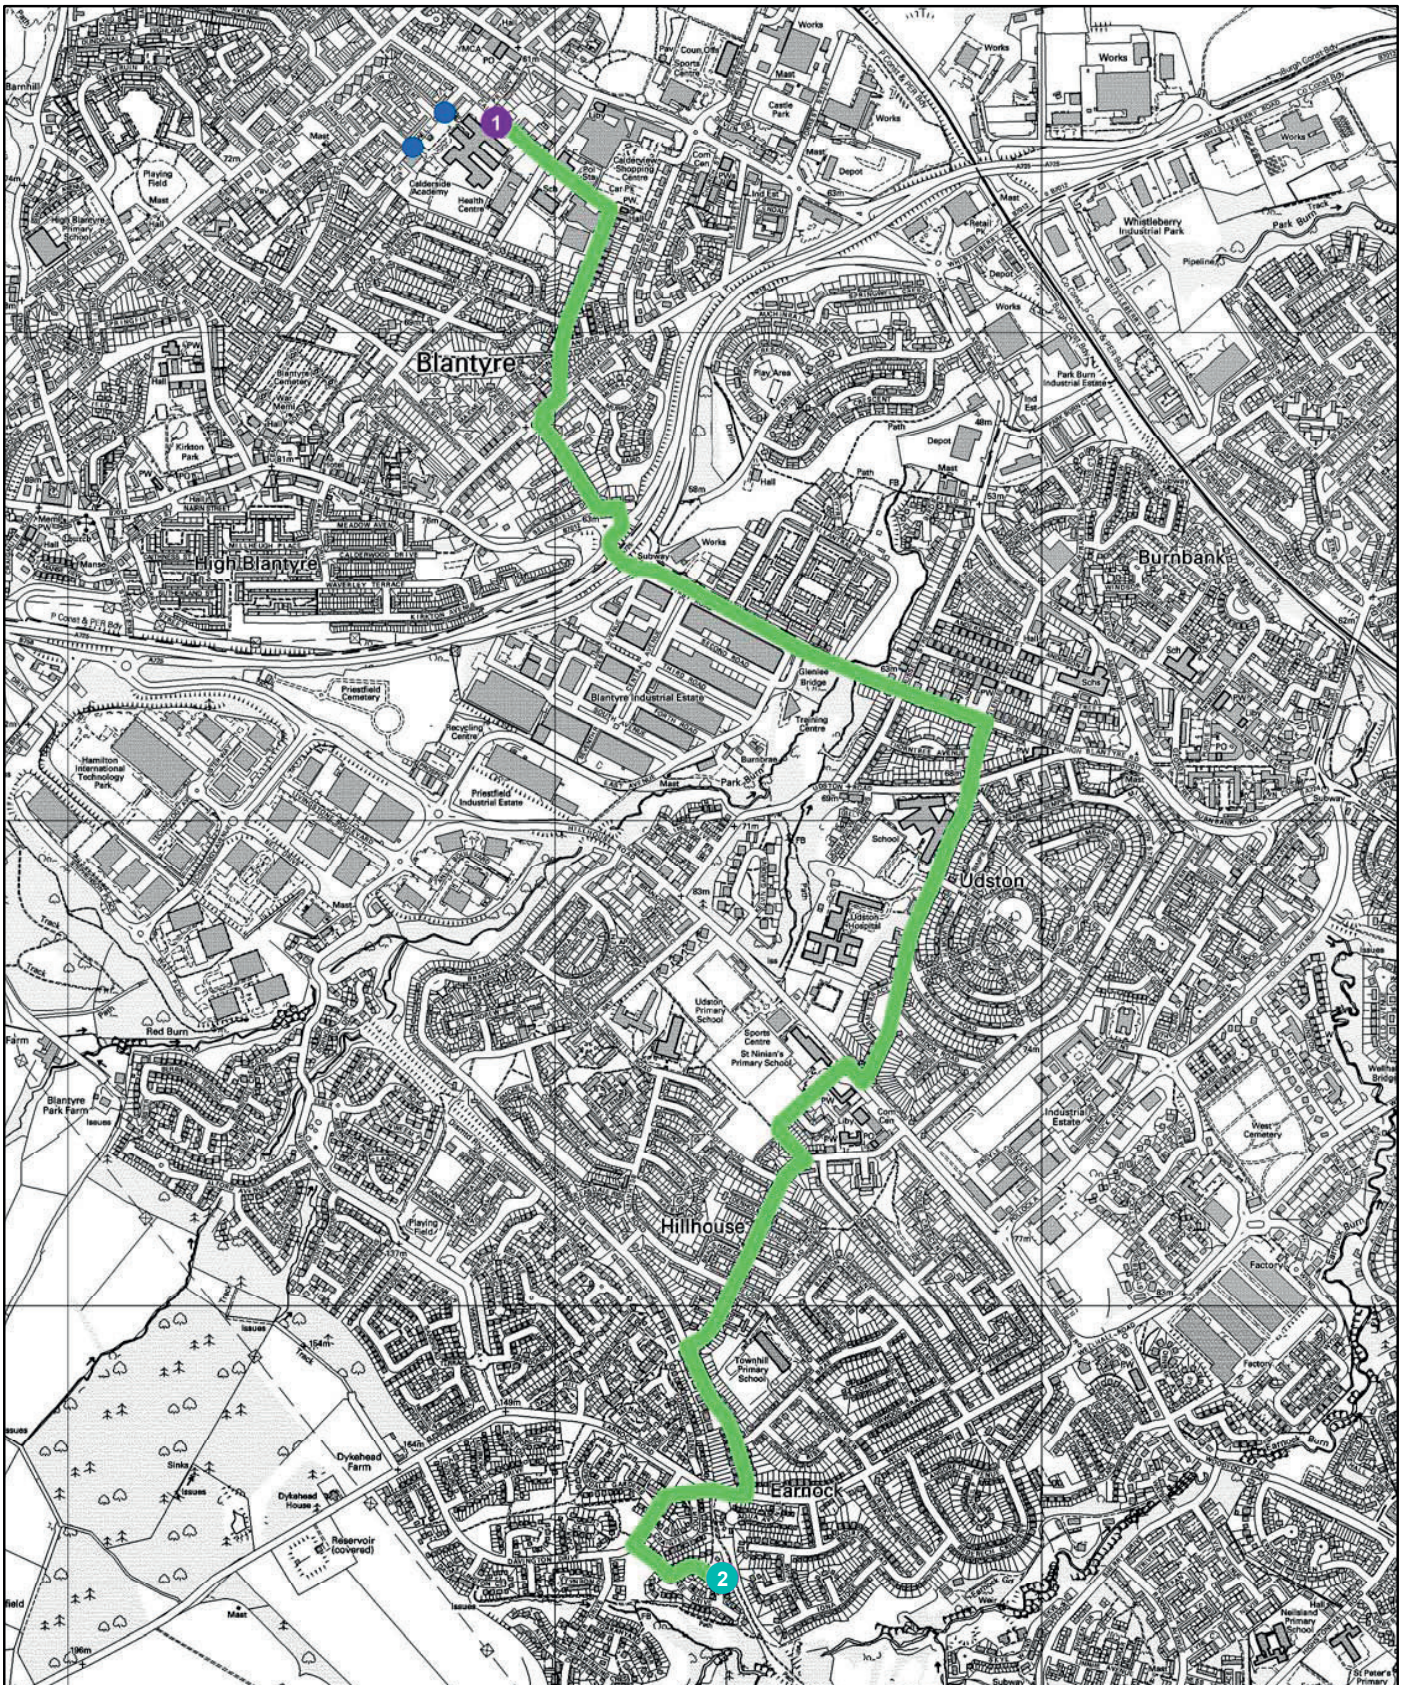

Education Resources

Secondary School Transport

Calderside High School

Walking route: Calderside Academy to Coylton Crescent

If you need this information in another language or format, please contact us to discuss how we can best meet your needs.

Phone: 01698 454545 Email: education@southlanarkshire.gov.uk

Walking route between Calderdale Academy and Coylton Crescent

Directions

- Leave Calderside Academy turning right on Calder Street.
- Turn right onto Craig Street.
- Continue along Craig Street turning right onto Auchinraith Road.
- Turn Left onto Birdsfield Drive.
- Continue through underpass on roundabout to join Main Street.
- Continue along Main Street onto High Blantyre Road
- Turn right onto Glenlee Street
- Continue onto Farm Road across Udston Road
- Turn right onto Farm Road.
- Continue along Farm Road turning right onto Hillhouse Road.
- Turn left onto St Ninian's Road.
- Bear left onto Clarkwell Road
- Turn right on Clarkwell Road.
- Follow Clarkwell Road turning left onto Townhill Road.
- Turn right onto Wellhall Road/Earnock Road.
- Turn left onto Davington Drive following pathway.
- Turn left onto Ochil Tree Drive.
- Turn left onto Coylton Crescent.
- Arrive at Coylton Crescent.

Total distance 4428.63m