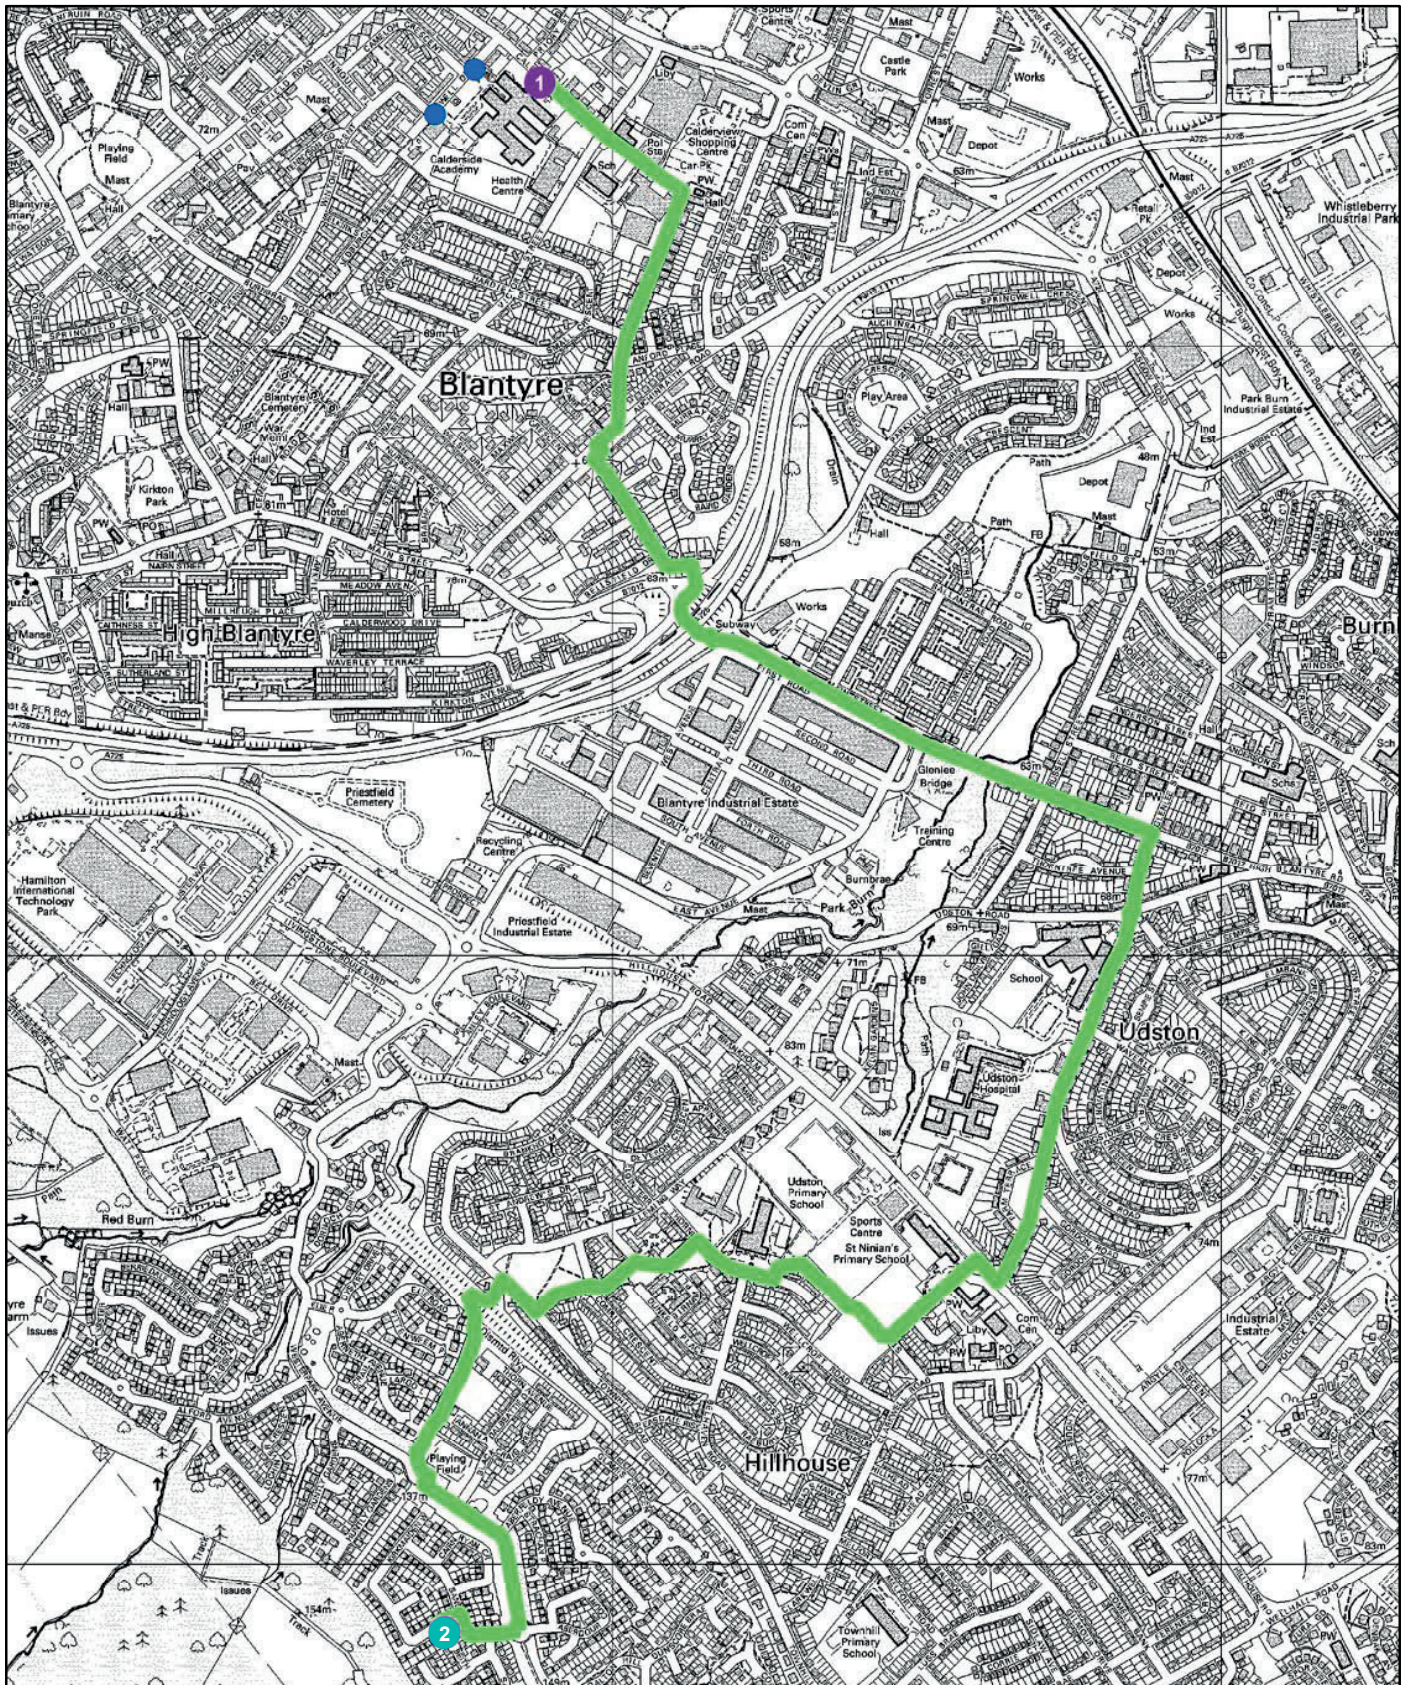

## **Secondary School Transport**

### **Calderside Academy**

**Walking route:** Calderside Academy to Sandhead Terrace

If you need this information in another language or format, please contact us to discuss how we can best meet your needs.

# Walking route between Calderdale Academy and Sandhead Terrace

**Directions**

- Leave Calderside Academy turning right on Calder Street.
- Turn right onto Craig Street.
- Continue along Craig Street turning right onto Auchinraith Road.
- Turn Left onto Birdsfield Drive.
- Continue through underpass on roundabout to join Main Street.
- Continue along Main Street onto High Blantyre Road
- Turn right onto Glenlee Street
- Continue onto Farm Road across Udston Road
- Turn right onto Farm Road.
- Continue along Farm Road, turning right onto Hillhouse Road.
- Turn left on St Ninians Road.
- Turn right, following footpath from St Ninians Road to Yetholm Terrace.
- Turn right on Yetholm Terrace travelling onto Thornhill Road.
- Turn left following pathway from Thornhill Road via Fintrie Terrace and Comrie Crescent to Lismore Hill.
- Continue along Lismore Hill then turn right on Townhill Road.
- Turn left onto pathway from Townhill Road to Westerpark Avenue.
- Turn left on Westerpark Avenue.
- Turn right onto Sandhead Terrace.
- Arrive at Sandhead Terrace.

Total distance 4733.25m