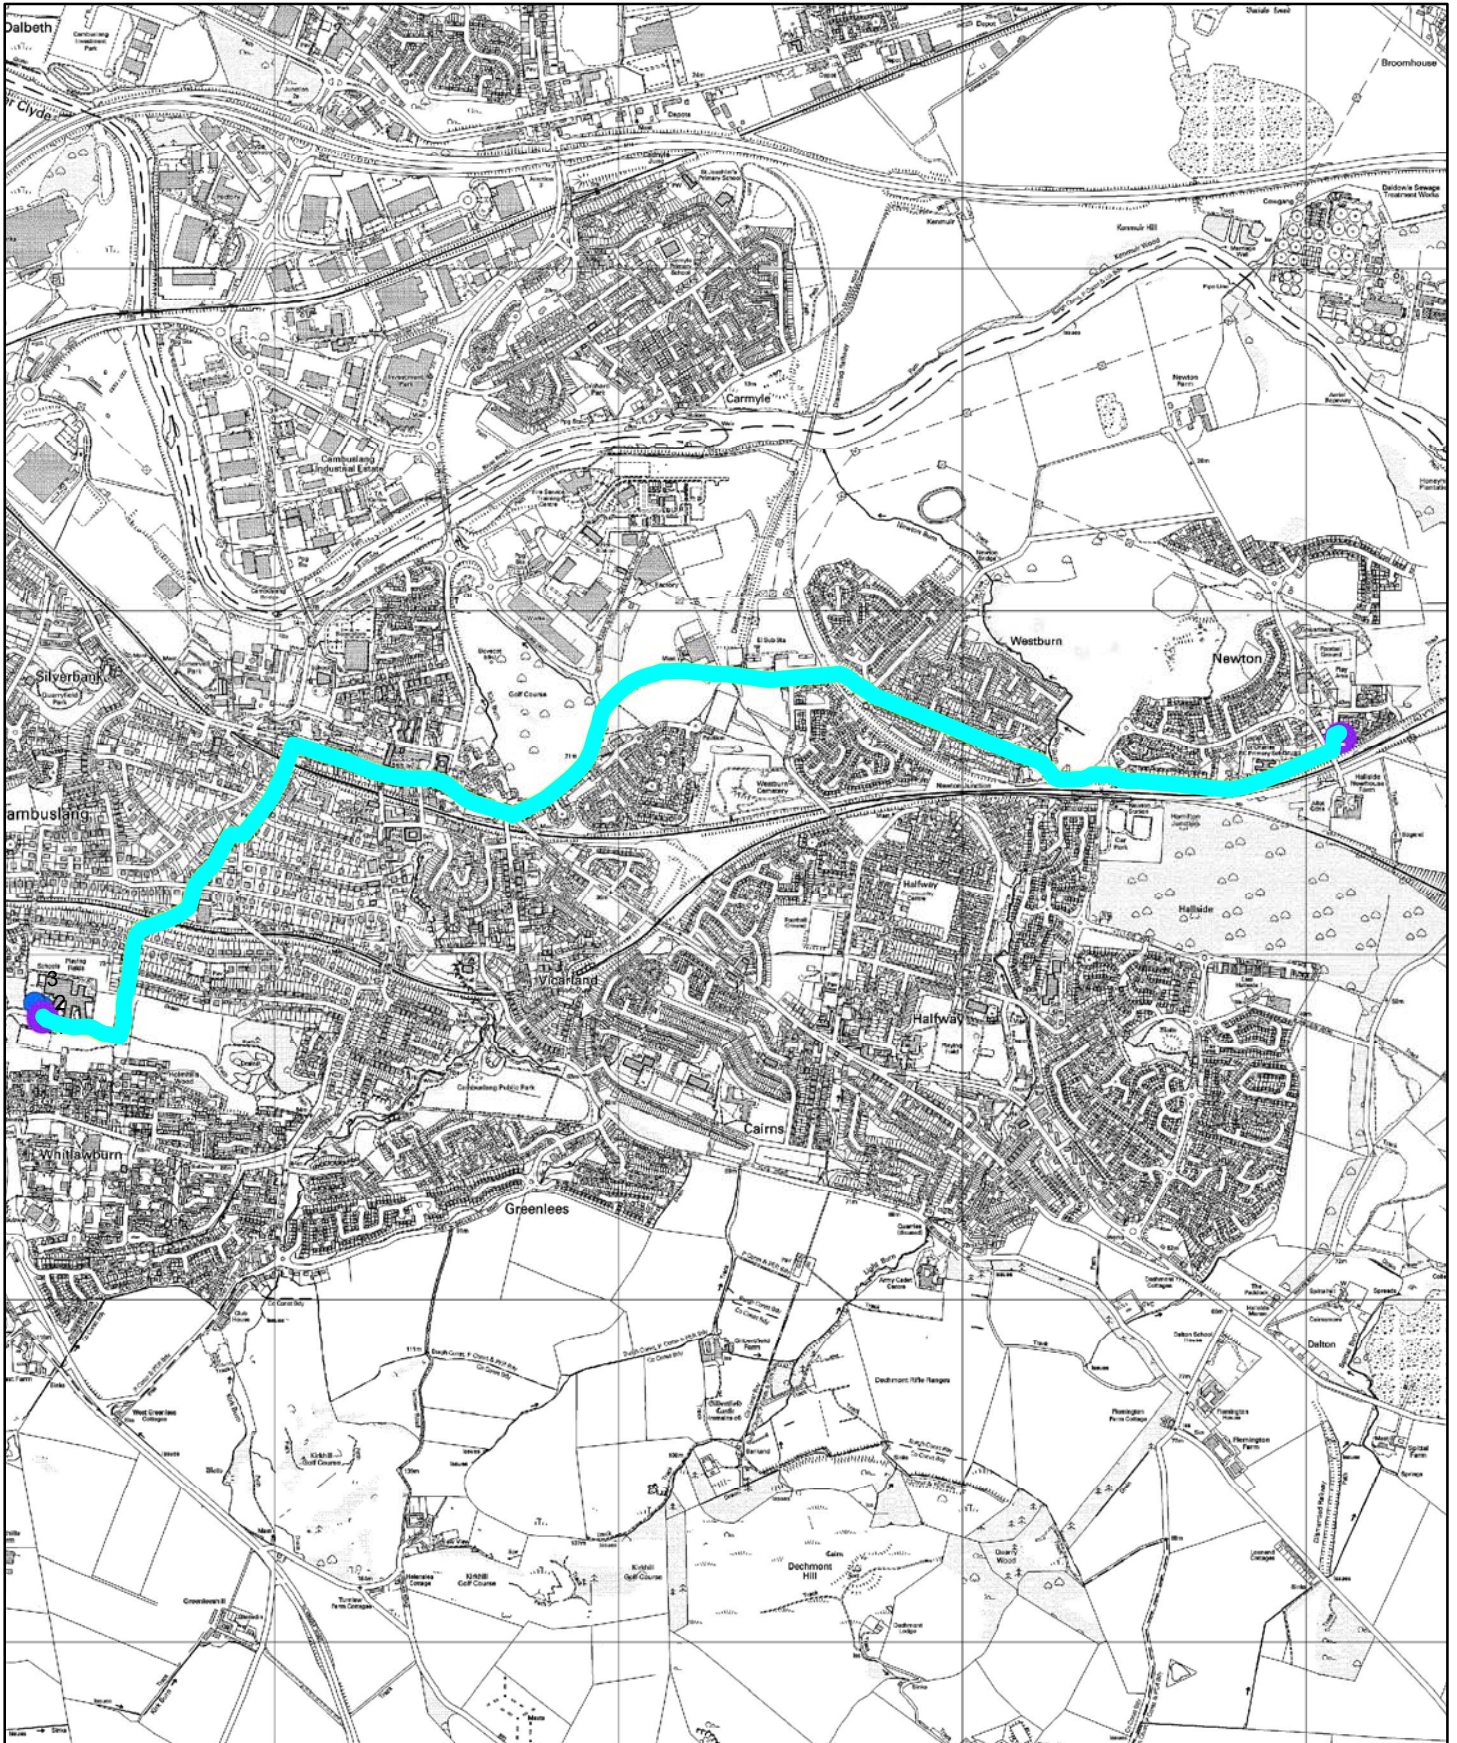

## **Secondary School Transport**

### **Cathkin High School**

**Walking route:** Cathkin High School to Redlawood Road

If you need this information in another language or format, please contact us to discuss how we can best meet your needs.

## **Directions**

- Leave Cathkin High School via the footpath beside MUGA Pitch.
- Follow pathway onto West Coats Road.
- Follow West Coats Road across Stewarton Drive.
- Follow West Coats Road across Brownside Road.
- Turn right onto Main Street, Cambuslang.
- Turn left onto Westburn Road.
- Follow Westburn Road.
- Turn left onto Newton Brae.
- Turn right onto Redlawood Road.
- Arrive at Redlawood Road.