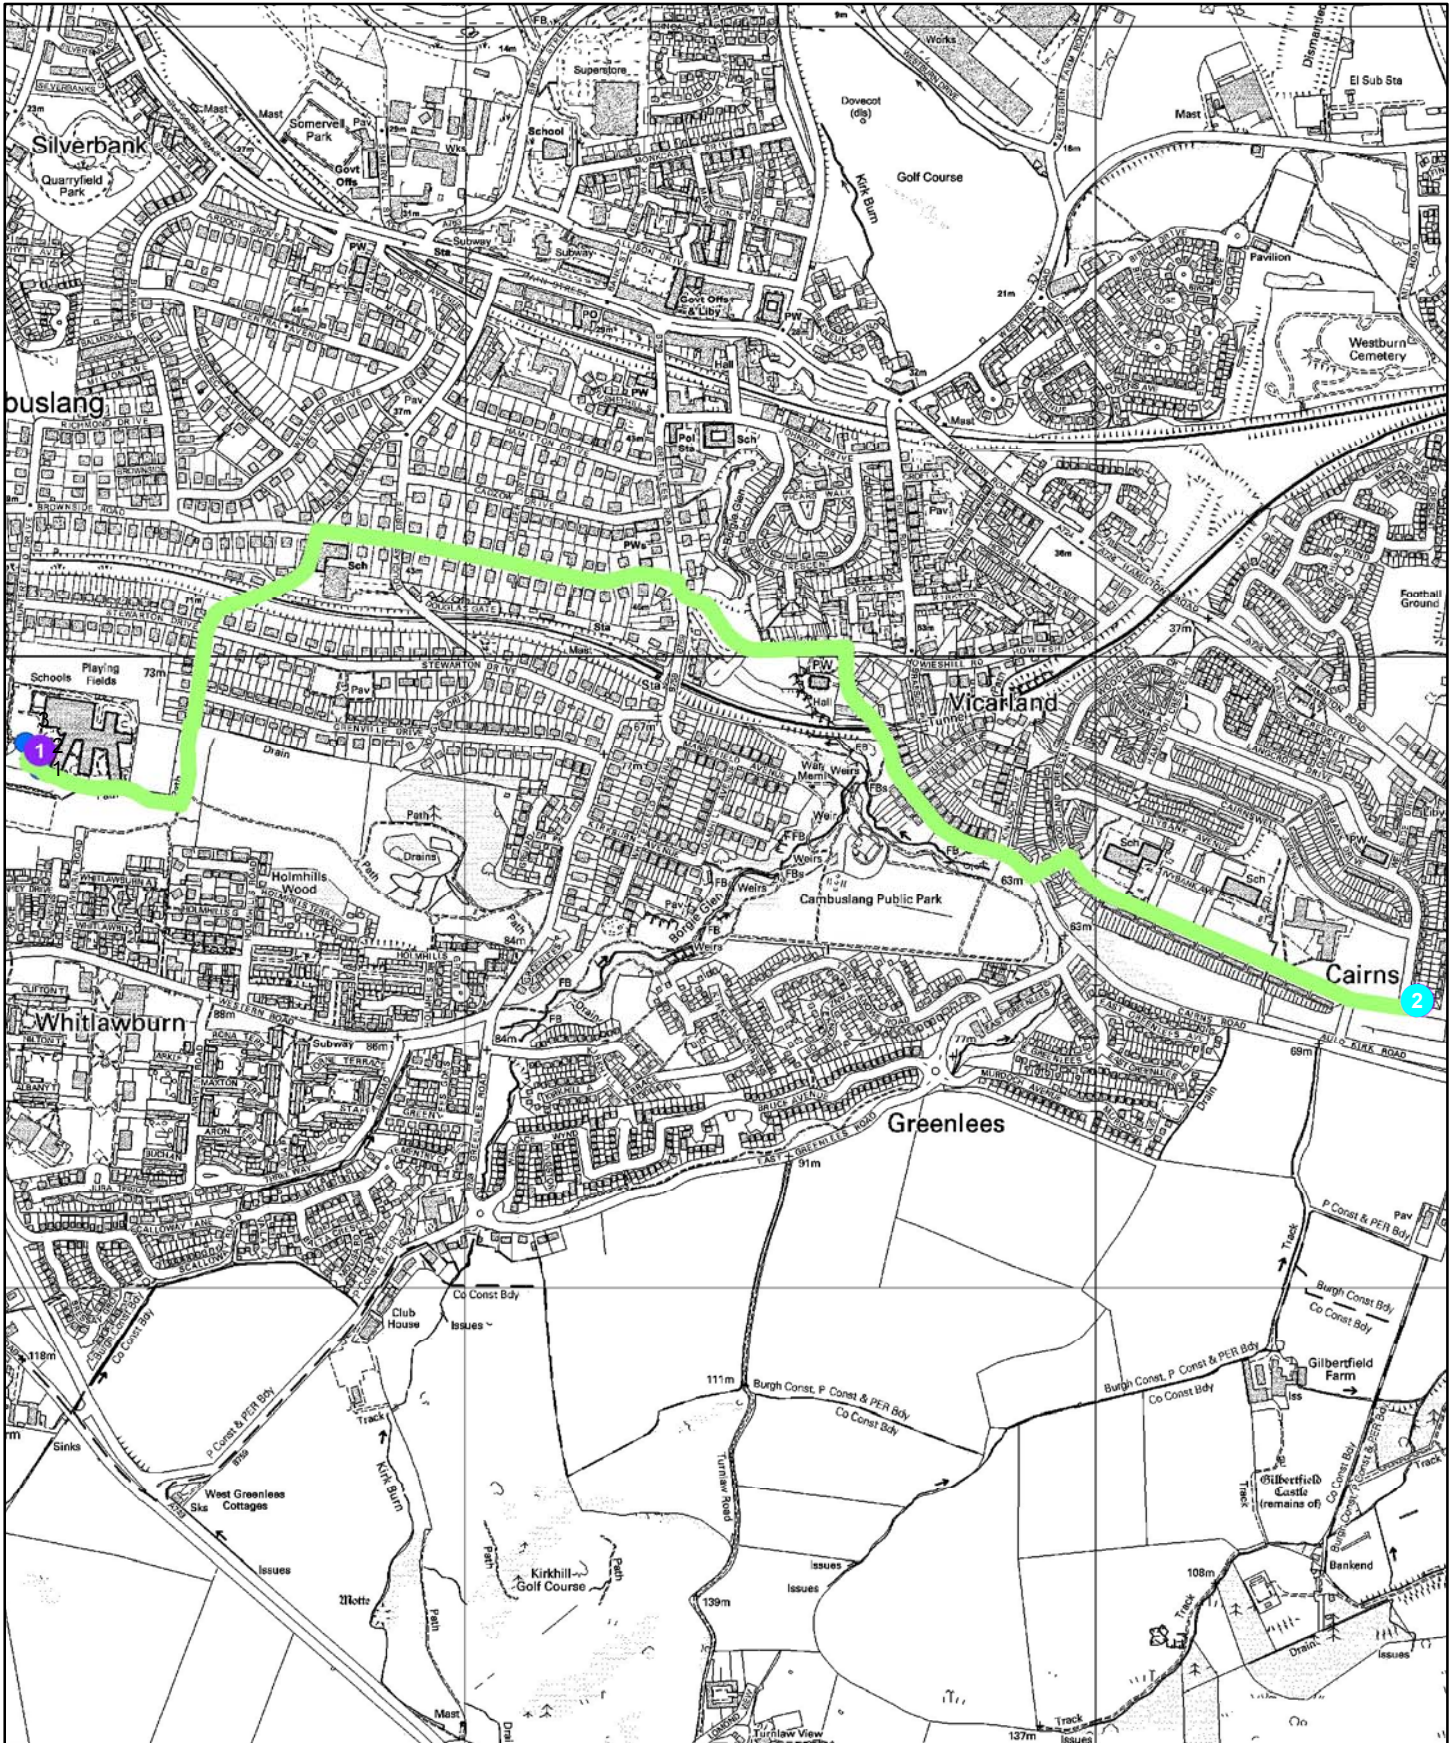

Education Resources

Secondary School Transport

Cathkin High School

Walking route: Cathkin High School to Woodland Crescent

If you need this information in another language or format, please contact us to discuss how we can best meet your needs.

Phone: 01698 454545 Email: education@southlanarkshire.gov.uk

Walking route between Cathkin High School and Woodland Crescent

Directions

- Leave Cathkin High School via pathway beside MUGA pitch
- Join West Coats Road
- Continue on West Coats Road crossing Stewarton Drive.
- Turn right on Brownside Road
- Continue on Brownside Road crossing Greenhills Road bearing right onto Vicarland Road.
- Turn right onto Cairns Road
- Turn left into Woodlands Crescent
- Turn right onto Woodlands Crescent
- Arrive at Woodland Crescent

Total distance: 2919.77m