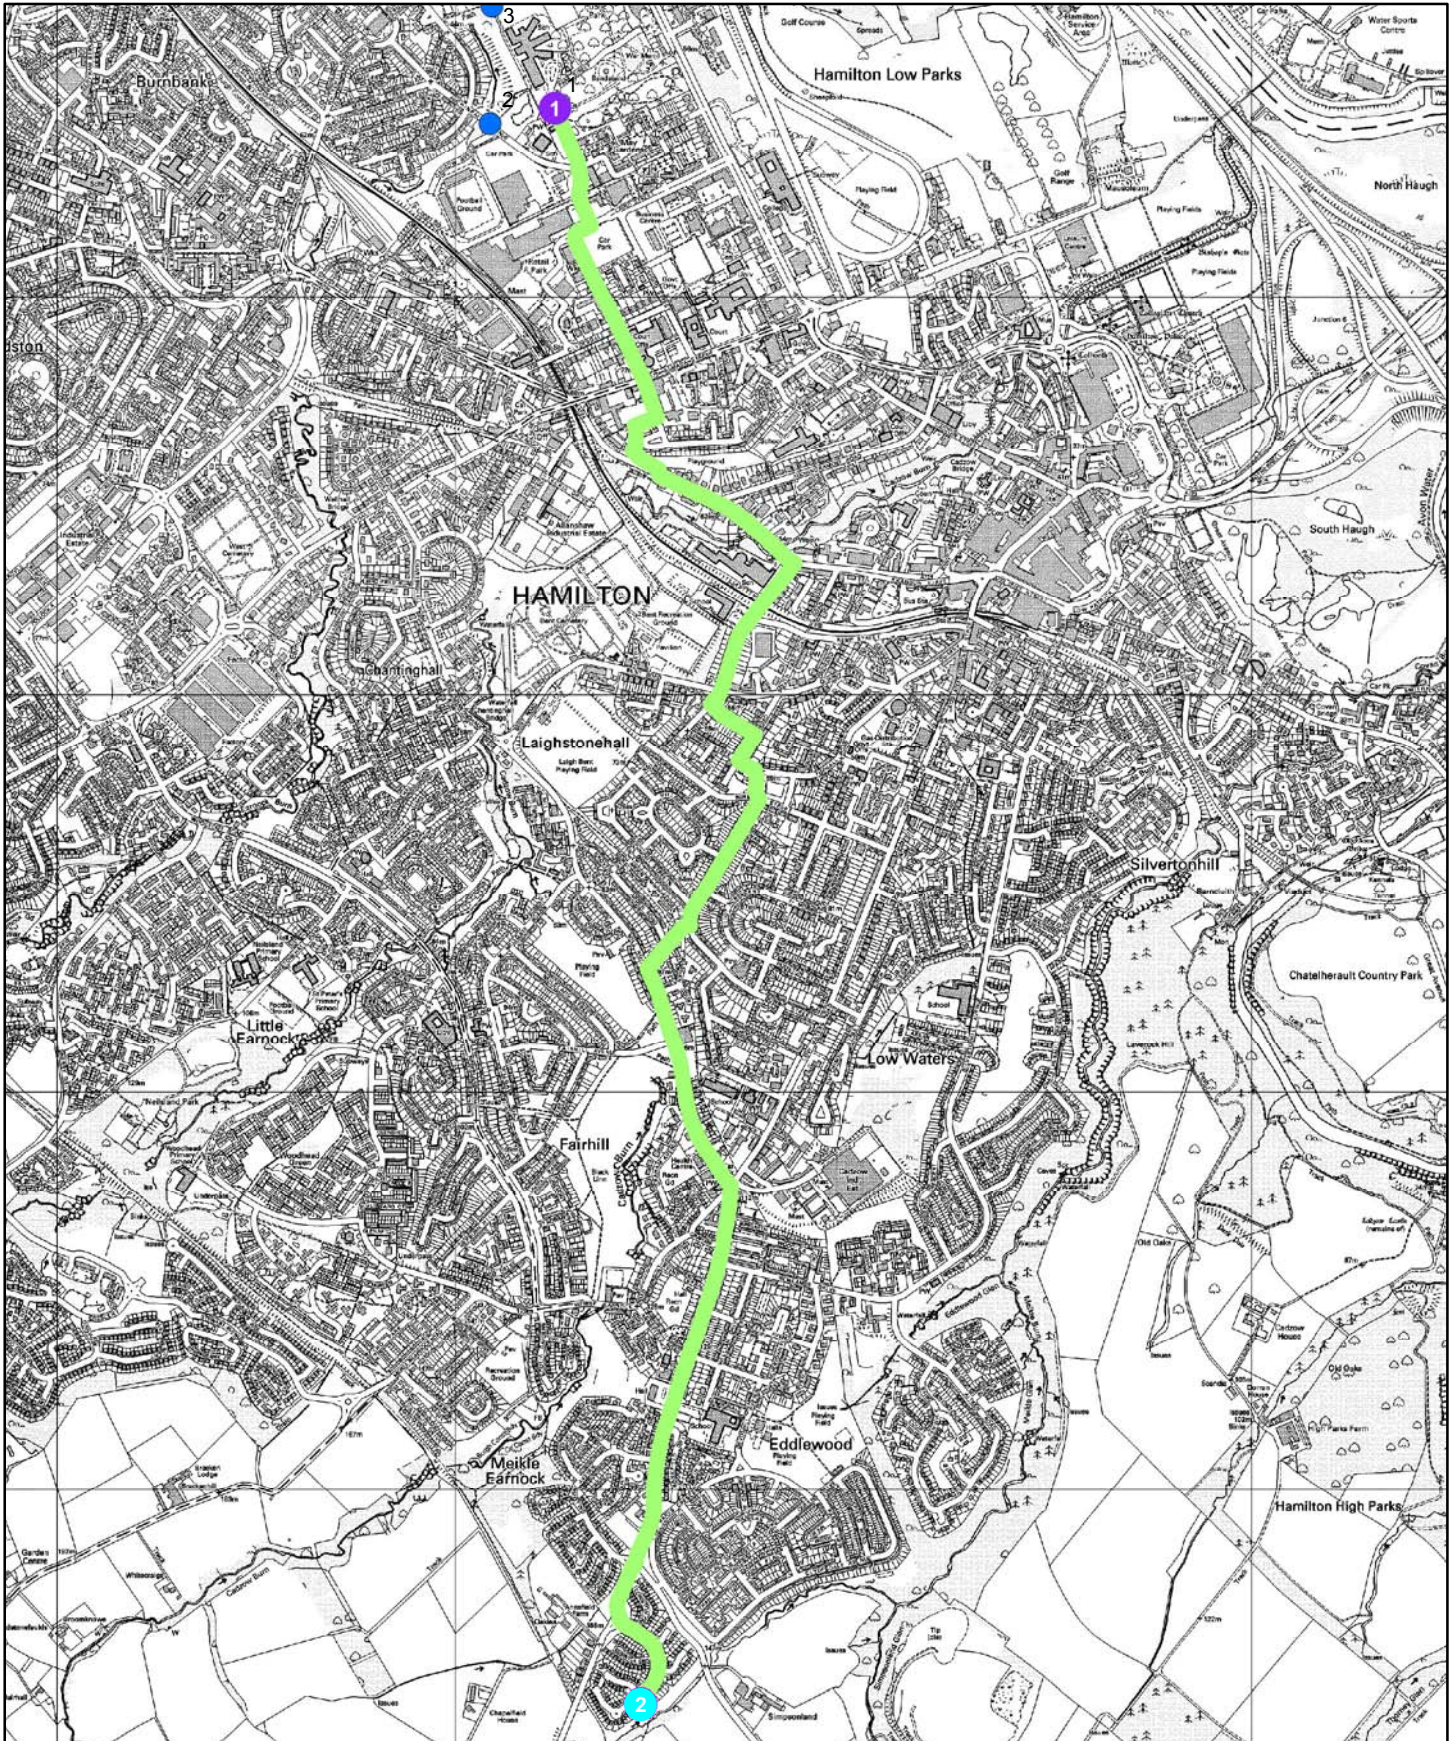

Education Resources

Secondary School Transport

Holy Cross High School

Walking route: Holy Cross High to Ambleside Rise

If you need this information in another language or format, please contact us to discuss how we can best meet your needs.

Phone: 01698 454545 Email: education@southlanarkshire.gov.uk

Walking route between Holy Cross High and Ambleside Rise

Directions

- Leave Holy Cross High School via New Park Street.
- Turn Right onto Caird Street.
- Turn left onto Douglas Street.
- Continue along Douglas Street crossing Clydesdale Street and Almada Street and joining Montrose Crescent.
- Follow pathway from Montrose Crescent via park to Union Street.
- Turn left on Union Street.
- Turn right onto Auchincampbell Road.
- Continue onto Dixon Street.
- Turn left onto Burns Street.
- Turn right onto South Park Road.
- Turn left onto Tuphall Road.
- Turn right onto pathway to Burnblea Street.
- Cross Burnblea Street onto Alness Street.
- Turn right onto Croftwood Road.
- Turn left onto Mill Road.
- Turn right onto Strathaven Road.
- Turn left onto Ambleside Rise.
- Arrive at Ambleside Rise.

Total distance 4782.79m