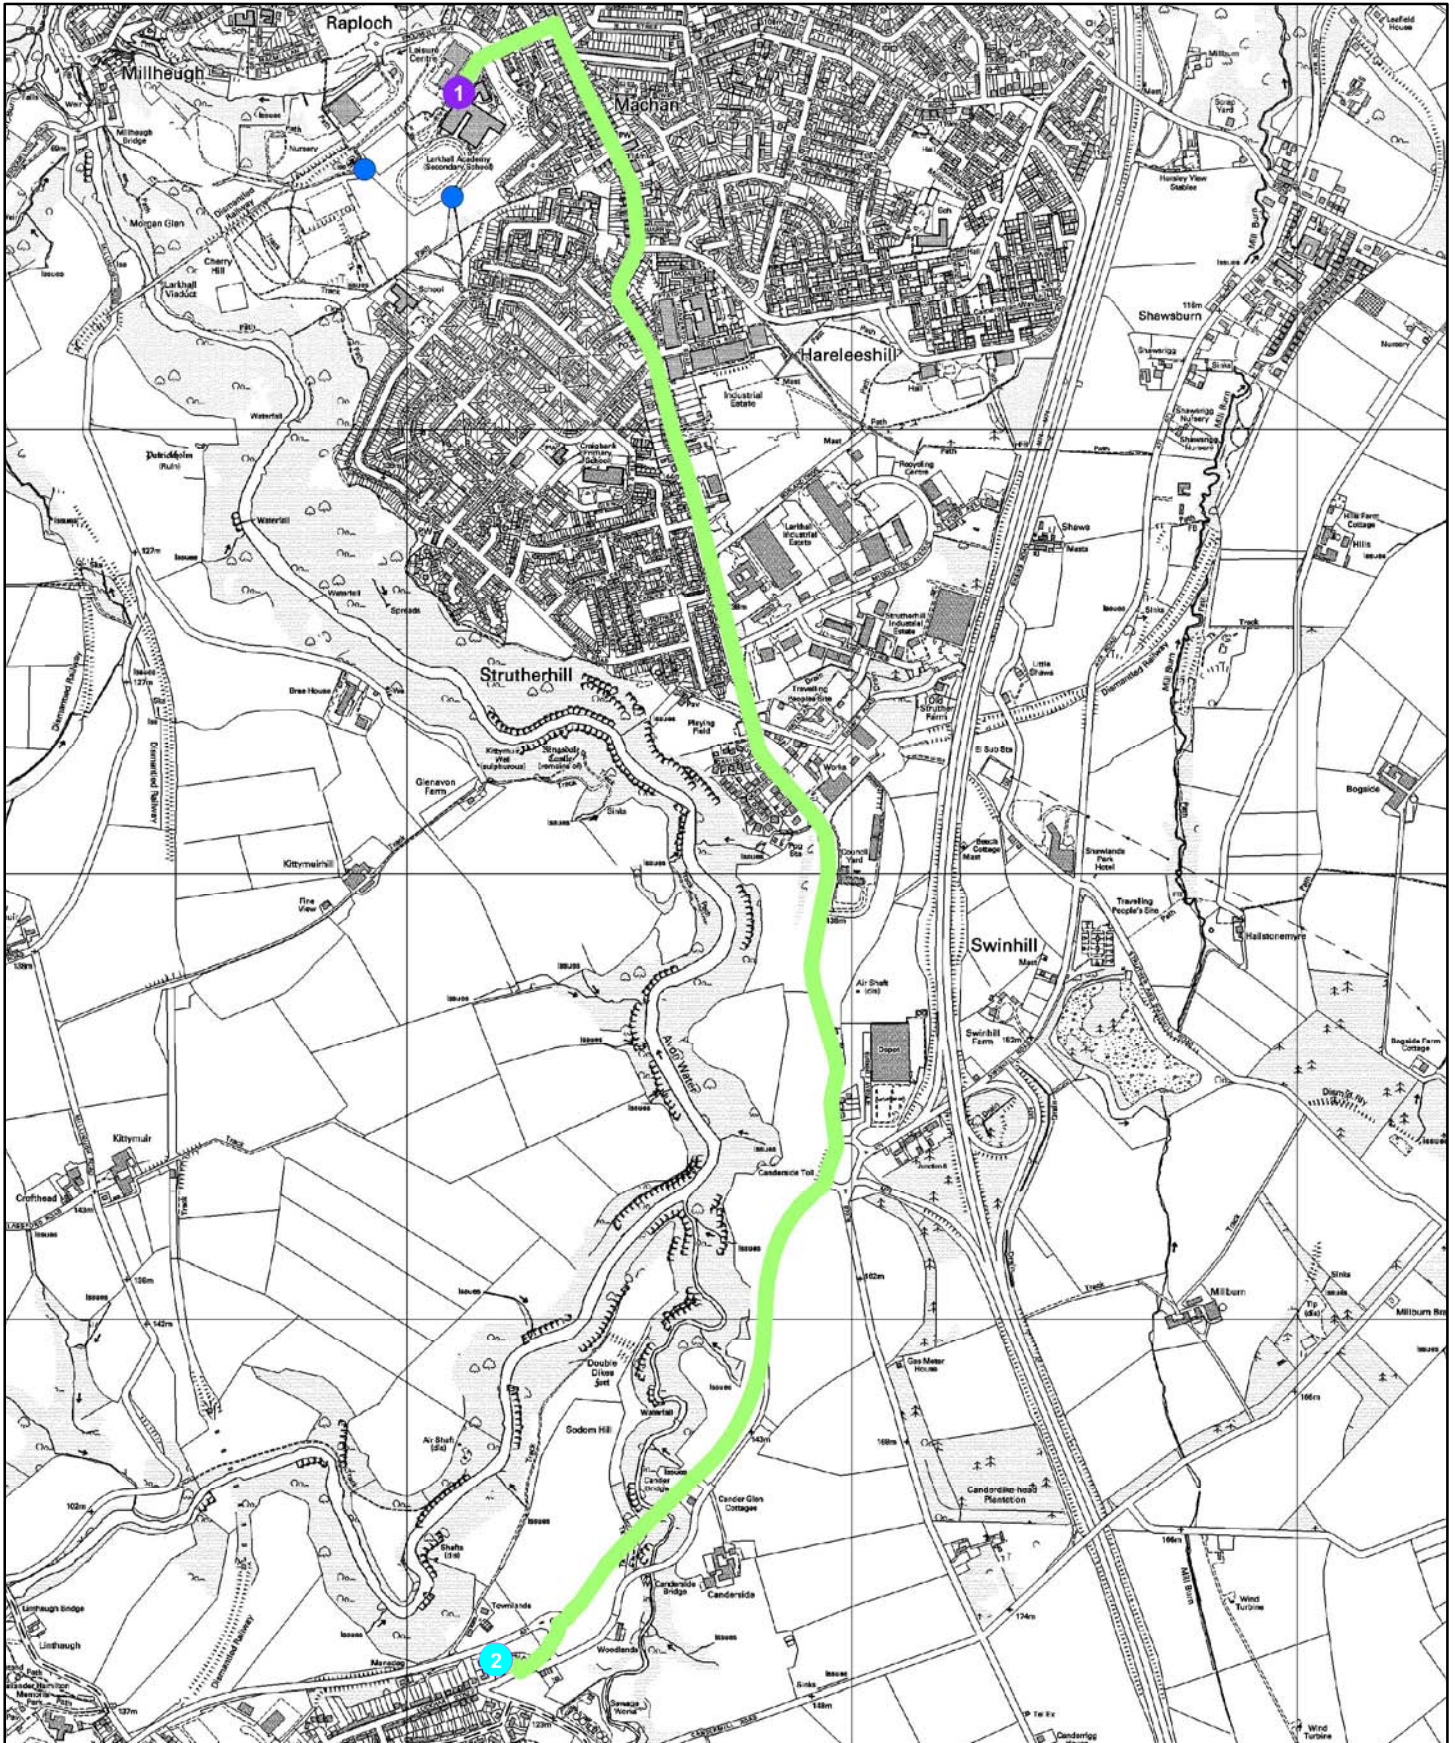

Education Resources

Secondary School Transport

Larkhall Academy

Walking route: Larkhall Academy to Woodlands View, Stonehouse

If you need this information in another language or format, please contact us to discuss how we can best meet your needs.

Phone: 01698 454545 Email: education@southlanarkshire.gov.uk

Walking route between Larkhall Academy and Woodlands View Stonehouse

Directions

- Leave Larkhall Academy travelling along Broomhill Road.
- Turn right onto Church Street.
- Continue along Church Street onto Machan Road.
- Continue along Machan Road onto Carlisle Road.
- Continue along Carlisle Road to Canderside Toll.
- Turn right onto A71.
- Follow A71 into Stonehouse.
- Turn right into Woodlands View.
- Arrive at Woodlands View.

Total distance 4468.02m