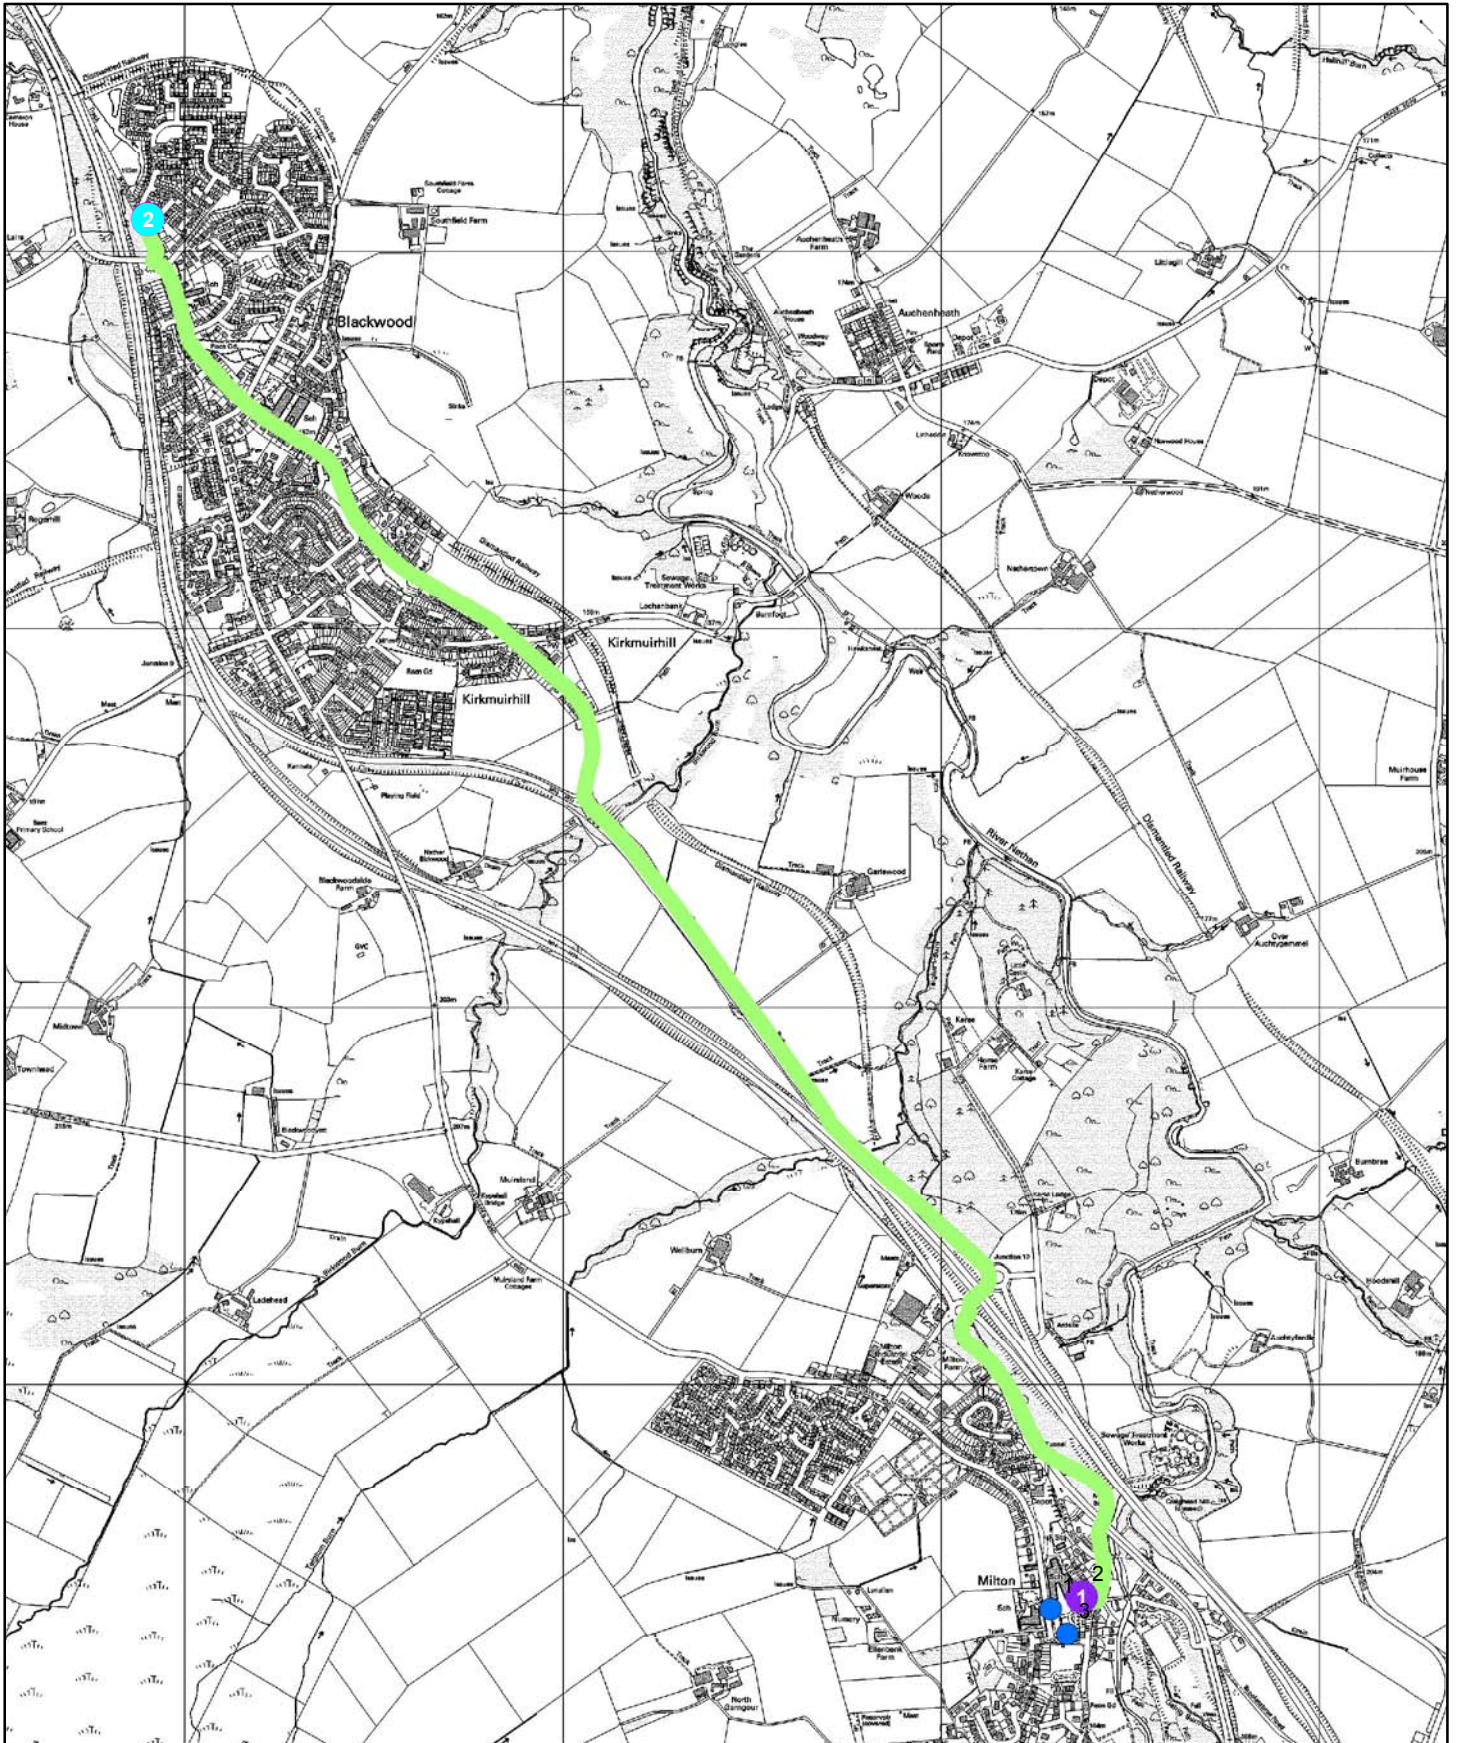

## **Secondary School Transport**

### **Lesmahagow High School**

**Walking route:** Lesmahagow High School to Carlisle Road, Blackwood

If you need this information in another language or format, please contact us to discuss how we can best meet your needs.

# Walking route between Lesmahagow High School and Carlisle Road Blackwood

## **Directions**

- Leave Lesmahagow High School via gate on Milton.
- Travel along Milton under Milton Bridge to join pathway adjacent to B7078.
- Turn right following pathway adjacent to B7078 turning right at roundabout to travel across M74.
- Follow pathway turning left at the next roundabout travelling North along B7078.
- Follow B7078 onto Carlisle Road.
- Continue along Carlisle Road.
- Arrive at Carlisle Road.