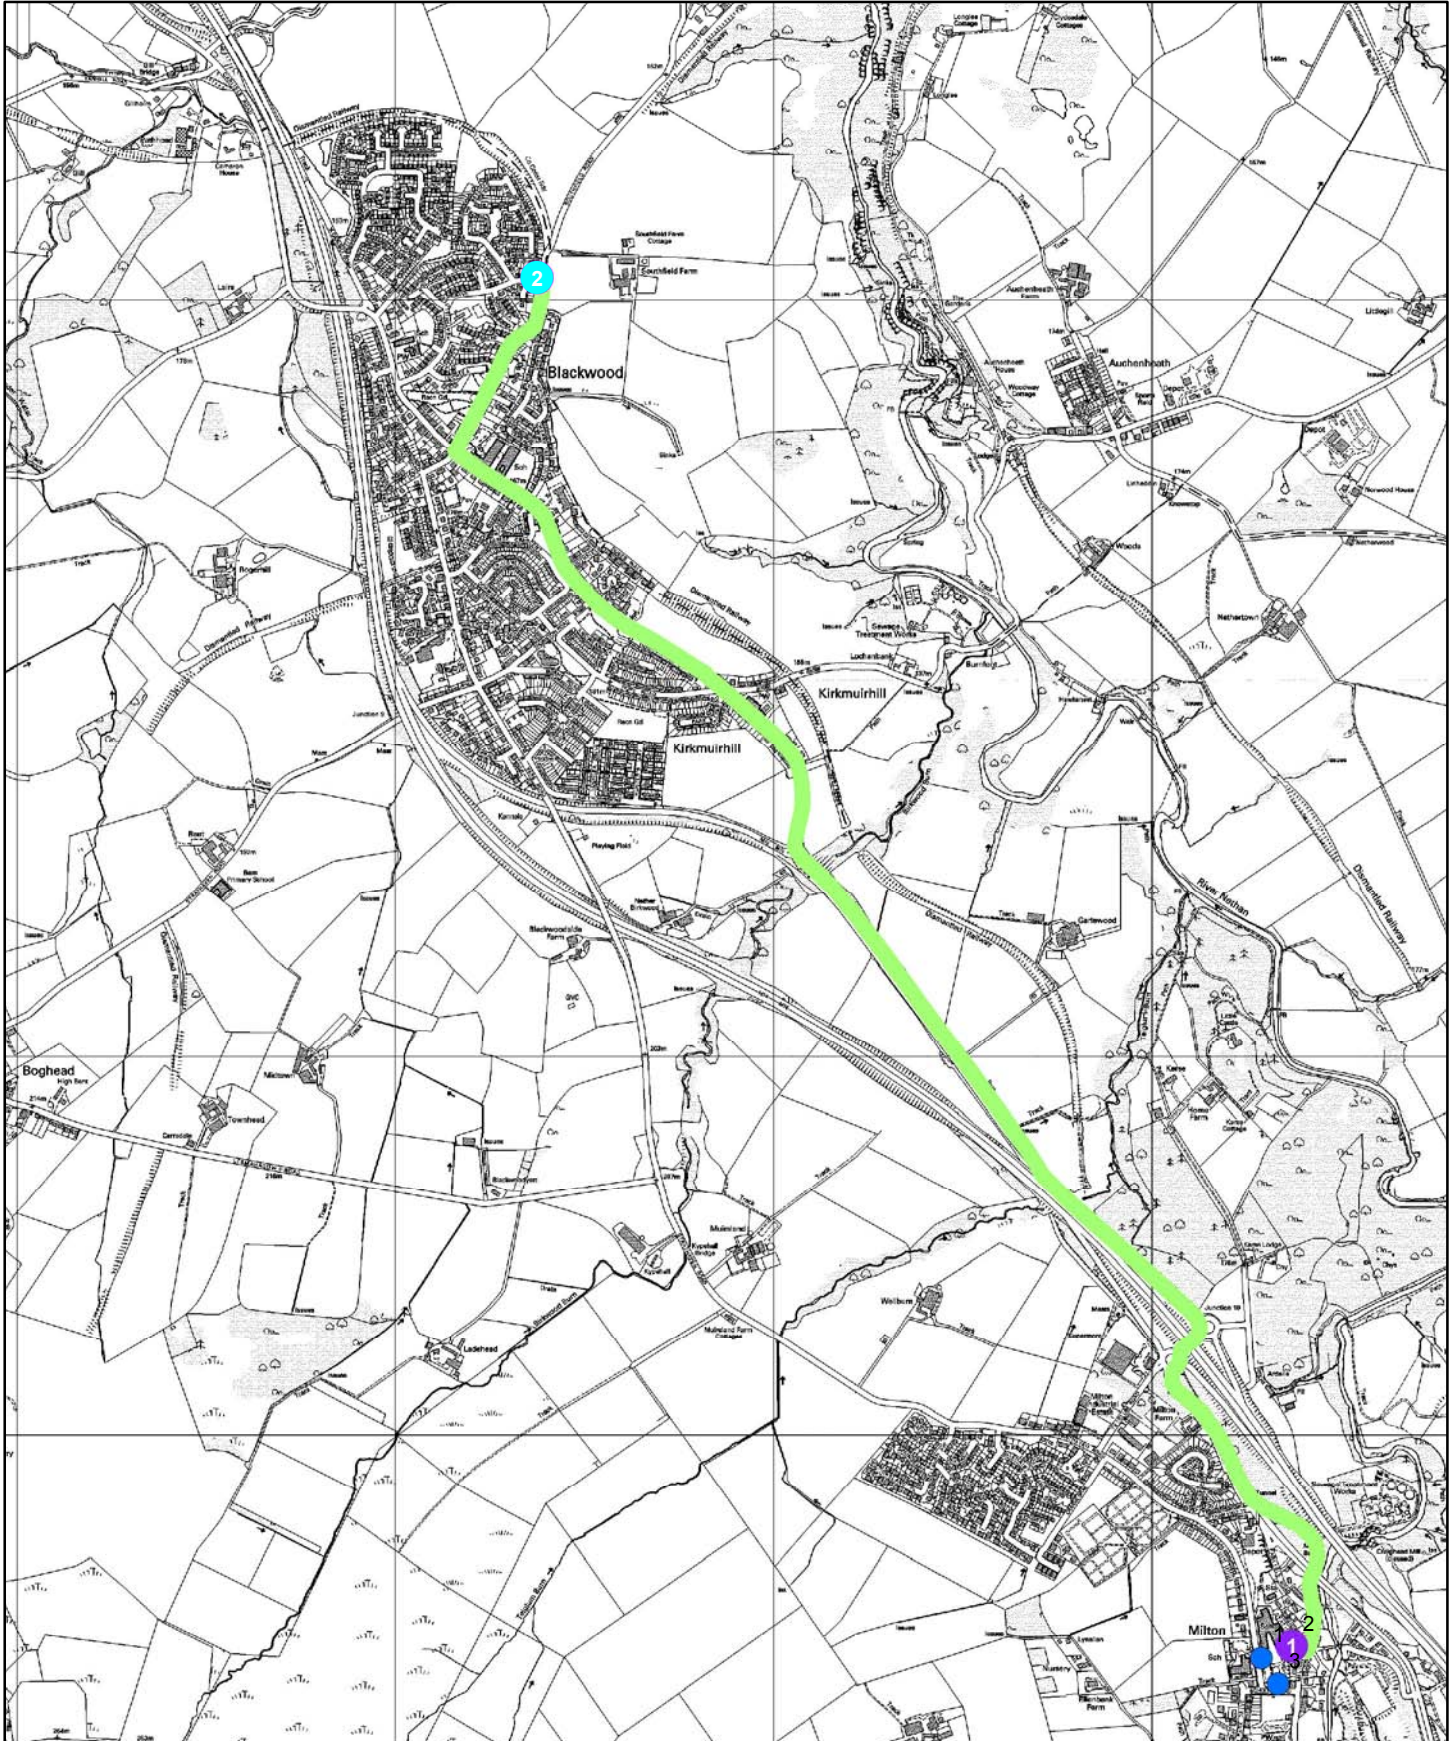

## **Secondary School Transport**

### **Lesmahagow High School**

**Walking route:** Lesmahagow High School to Heathfield Drive, Blackwood

If you need this information in another language or format, please contact us to discuss how we can best meet your needs.

## **Directions**

- Leave Lesmahagow High School via gate on Milton.
- Travel along Milton under Milton Bridge to join pathway adjacent to B7078.
- Turn right following pathway adjacent to B7078 turning right at roundabout to travel across M74.
- Follow B7078 turning left at the next roundabout travelling north alongside B7078.
- Follow B7078 onto Carlisle Road.
- Follow Carlisle Road.
- Turn right onto Southfield Road.
- Turn left into Heathfield Drive.
- Arrive at Heathfield Drive.

Total distance 4770.32