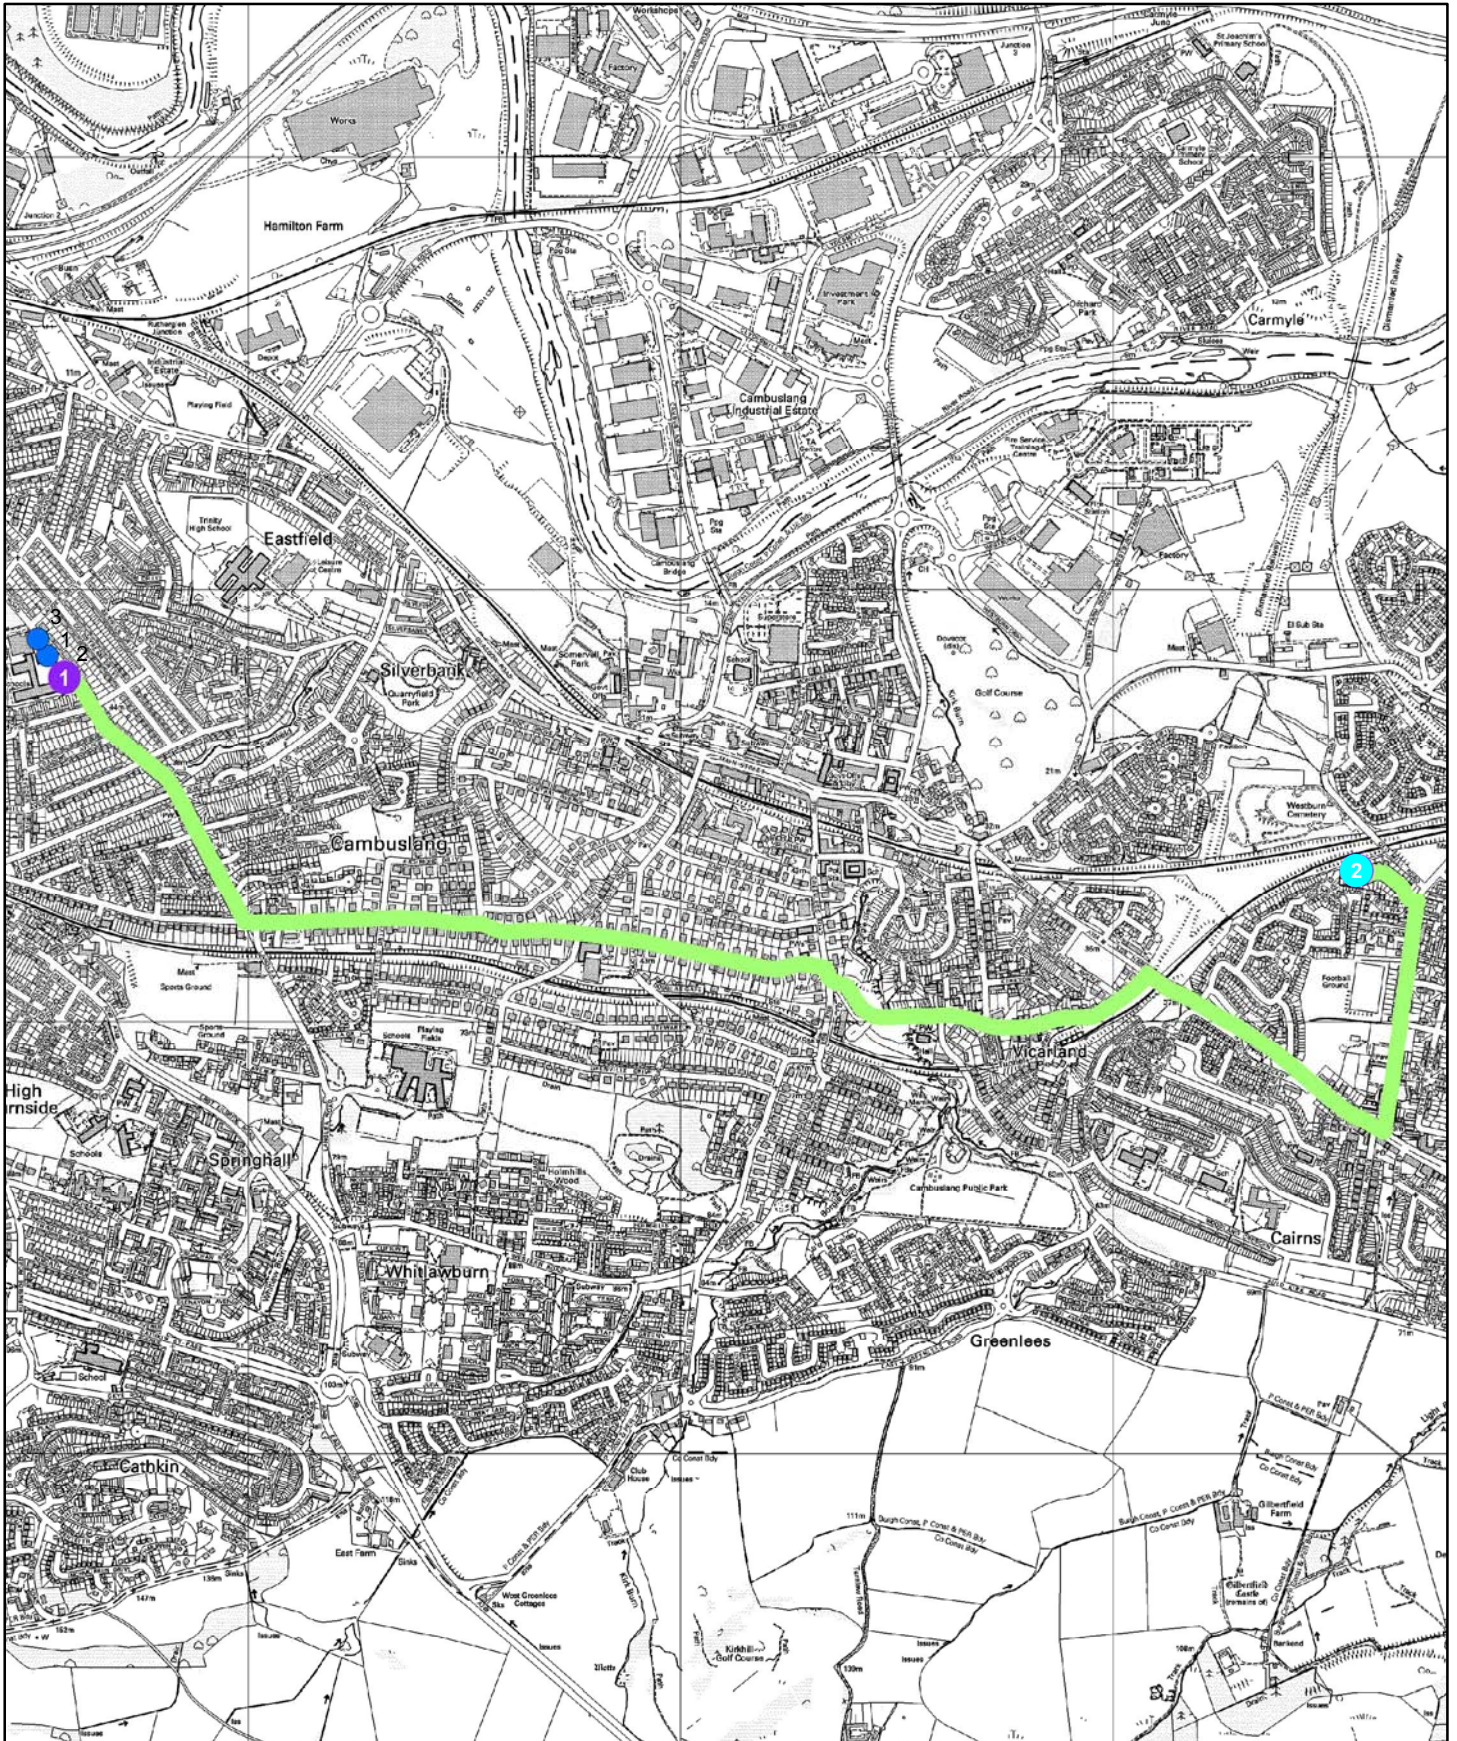

Education Resources

Secondary School Transport

Stonelaw High School

Walking route: Stonelaw High to Annick Street

If you need this information in another language or format, please contact us to discuss how we can best meet your needs.

Phone: 01698 454545 Email: education@southlanarkshire.gov.uk

Walking route between Stonelaw High and Annick Street

Directions

- Leave Stonelaw High School and turn right onto Calderwood Road.
- Continue on Calderwood Road to Hawthorn Walk.
- Turn Left onto Brownside Road.
- Continue on Brownside Road.
- Turn right onto Greenlees Road.
- Turn left onto Vicarland Road.
- Continue along Vicarland Road onto Howieshill Road.
- Turn right onto Hamilton Road.
- Turn left onto Mill Road.
- Turn right onto pathway between Bowmont Place and Teith Place.
- Turn left on pathway towards Teith Place.
- Turn right on pathway behind Teith Place.
- Follow pathway onto Carron Court.
- Turn left onto pathway towards Conan Court.
- Follow pathway through Conan Court to Annick Street.
- Arrive at Annick Street.

Total distance 4579.78m