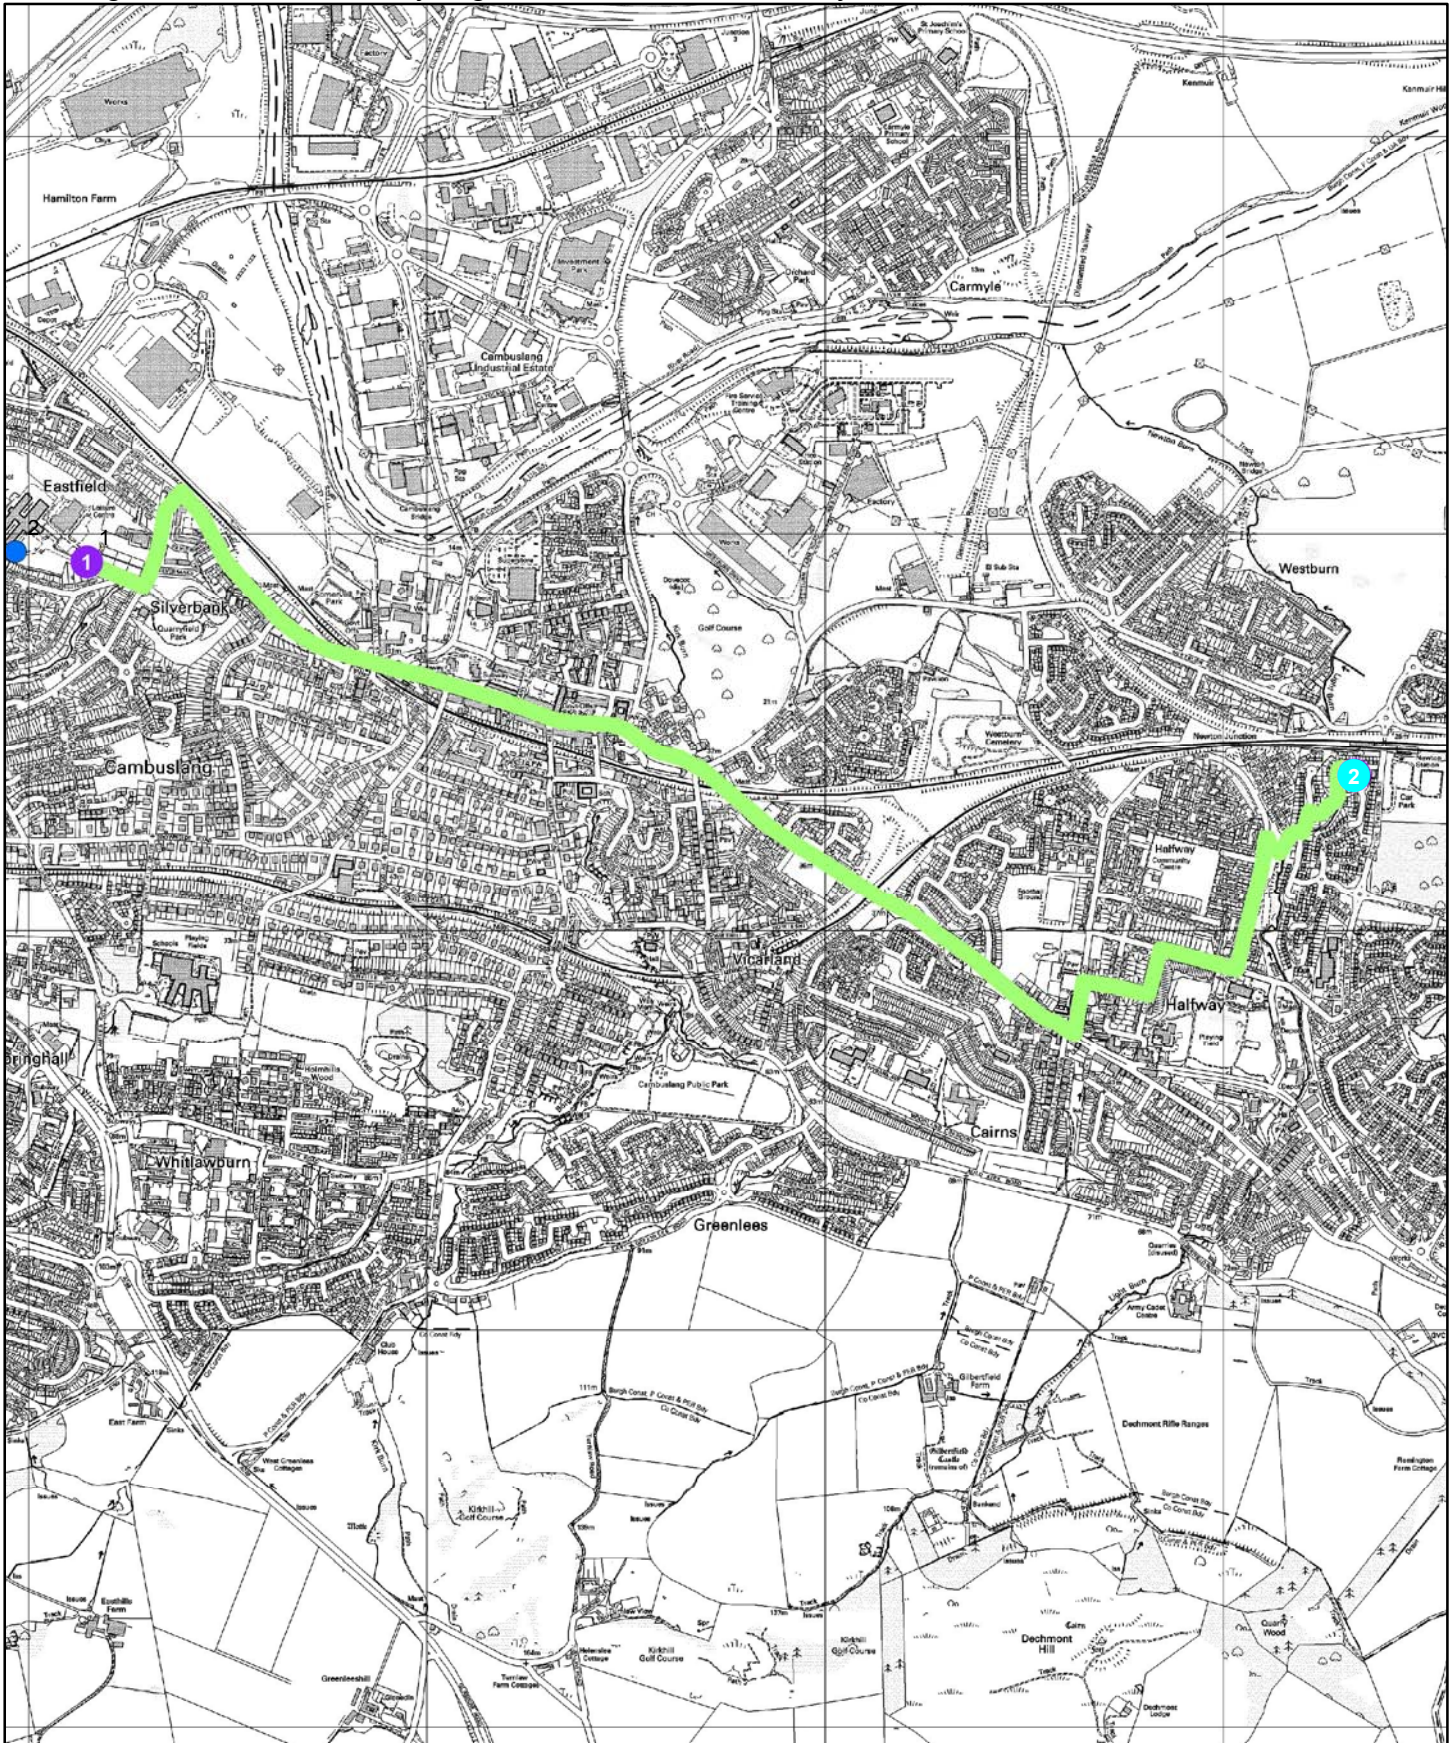

Education Resources

Secondary School Transport

Trinity High School

Walking route: Trinity High School to Acacia Way

If you need this information in another language or format, please contact us to discuss how we can best meet your needs.

Phone: 01698 454545 Email: education@southlanarkshire.gov.uk

Walking route between Trinity High School and Acacia Way

Directions

- Leave Trinity High School via Glenside Drive.
- Turn left onto Duke's Road.
- Turn right onto Glasgow Road.
- Continue along Glasgow Road onto Main Street, Cambuslang.
- Continue along Main Street, Cambuslang.
- Turn left onto Mill Road.
- Turn right onto Welfare Avenue.
- Turn left on Clyde Place.
- Turn right on Overton Road.
- Turn left onto Mill Road.
- Turn right onto footpath between Mill Road and Alder Gate
- Turn left on Alder Gate.
- Follow path right onto Acacia Way.
- Arrive at Acacia Way.

Total distance 4473.53m