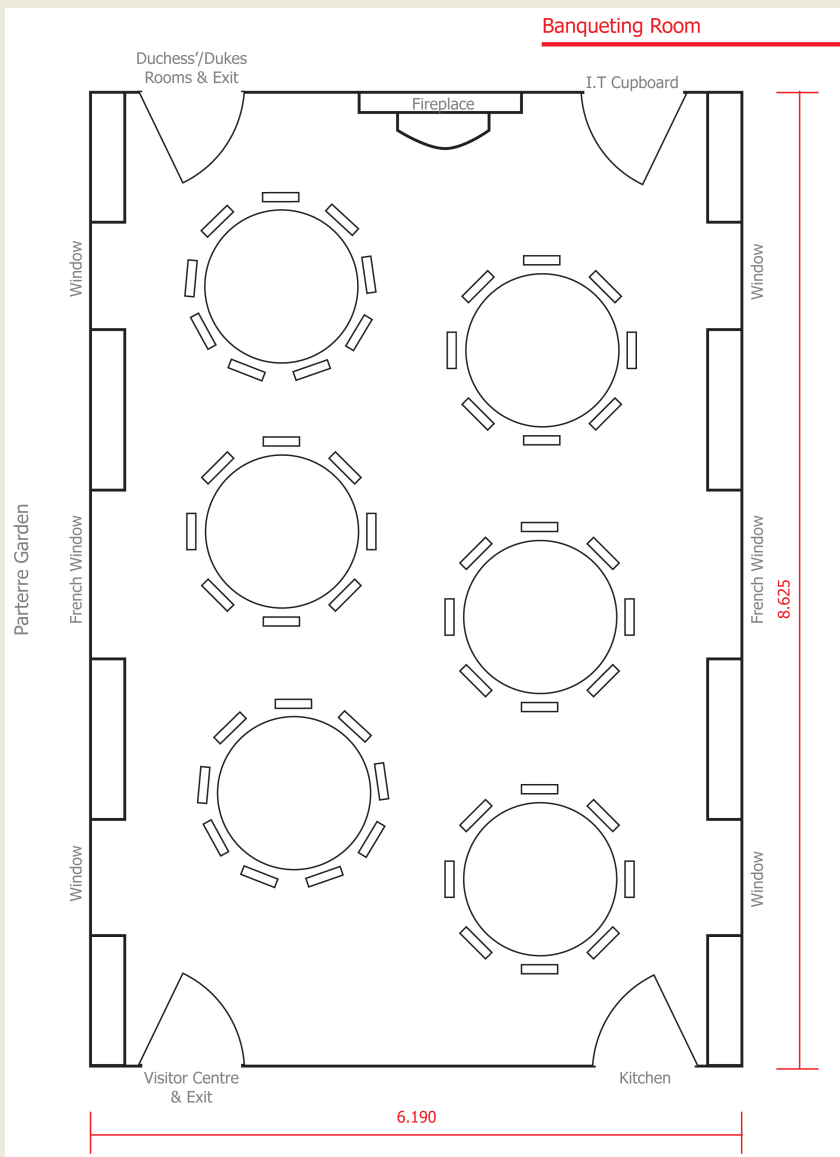

Chatelherault Country Park Wedding table layouts

Top table: No

Number of tables: 5

Number of seats (including top table): 50

Table layout 2:

Enquiries:
email:
christine.slowey@southlanarkshireleisure.co.uk